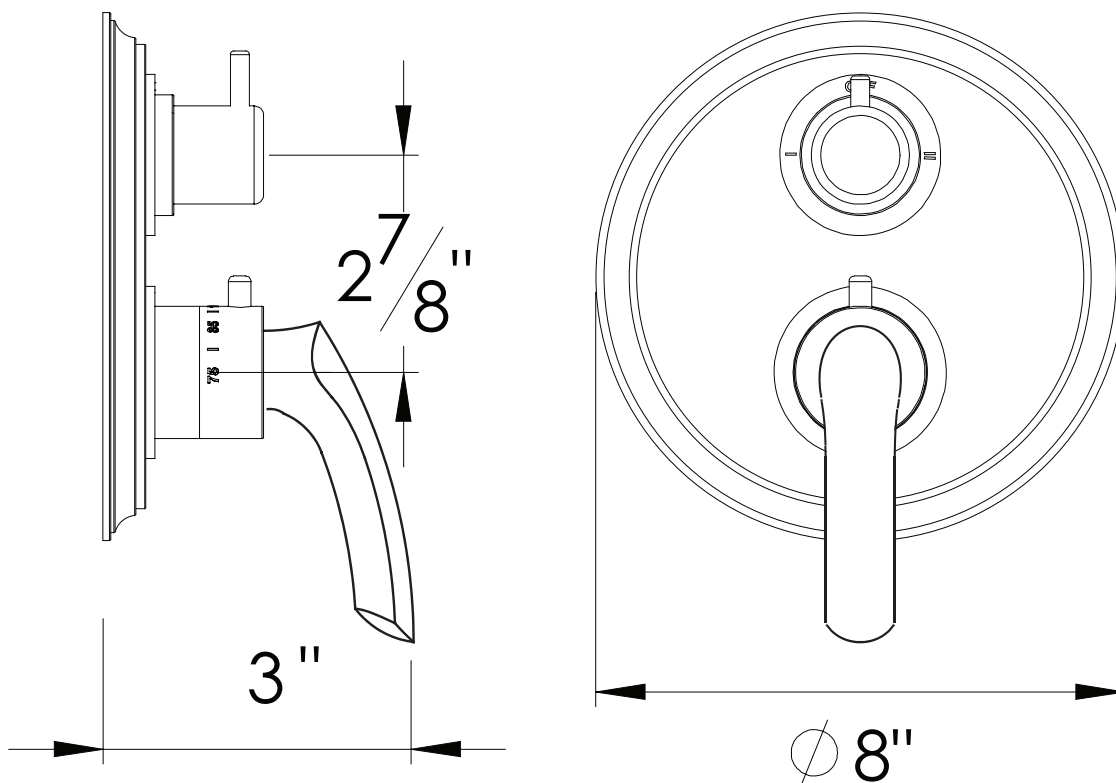

PRODUCT SPECIFICATION SHEET

ITEM # 7095BL-TM

TRIM

1/2" Thermostatic trim with volume control

- "BL" style handles
- Includes trim plate and handles
- VALVE NOT INCLUDED
- USE TH-8000 VALVE
- Volume Control for One Outlet

The measurements shown are for reference only. Products and specifications shown are subject to change without notice.

www.santecfaucet.com | P: 310.542.0063 F: 310.542.5681