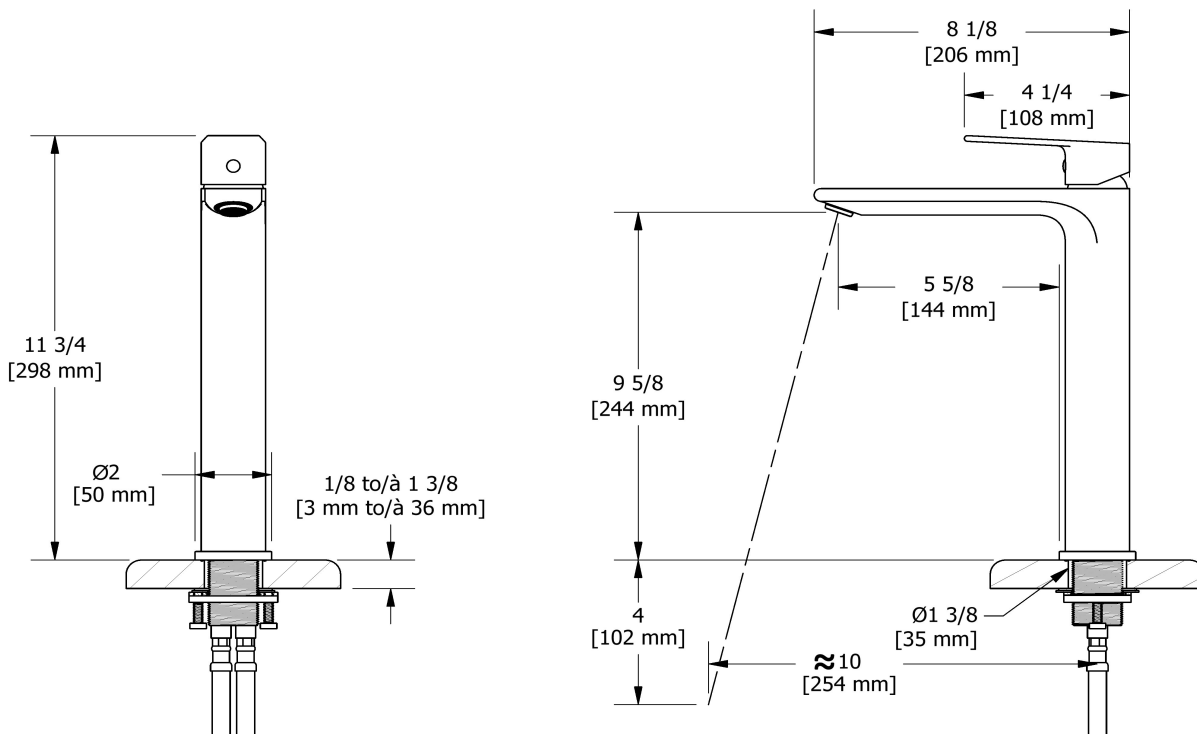

Certifications

- CSA B125.1
- NSF/ANSI standard 61 and 372
- ASME A112.18.1
- ADA