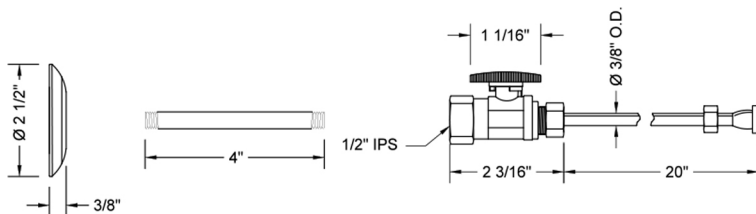

Quarter Turn Straight Pattern 1/2" IPS x 3/8" O.D. Toilet Supply Kit with Oval Handle, 20" Supply Tube, Escutcheon

Model #: 619-8-72-

FEATURES:

- Complete Toilet Supply Kit
- Kit contains:
 - (1) Quarter Turn Straight Pattern 1/2" IPS x 3/8" O.D. Supply Valve with Oval Handle P/N 619-8
 - (1) 20" Copper Supply Tube P/N 772
 - (1) Escutcheon P/N 741 (ULB P/N 6015)
 - (1) 1/2" Brass Nipple P/N 801-12.4

SPECIFICATION DRAWING:

COMPONENTS	
DESCRIPTION	QTY:
STRAIGHT VALVE - OVAL HANDLE	1
20" X 3/8" O.D. SUPPLY TUBE	1
ESCUTCHEON	1
PLASTIC FILL VALVE COUPLING NUT	1
4" NIPPLE	1

AVAILABLE HANDLES: