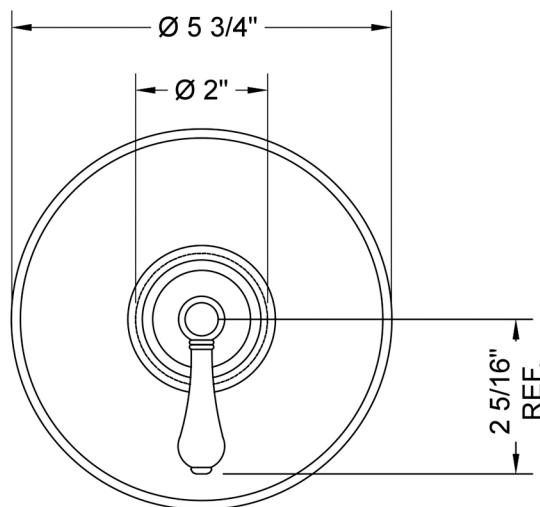

SPECIFICATION DRAWING:

FRONT VIEW