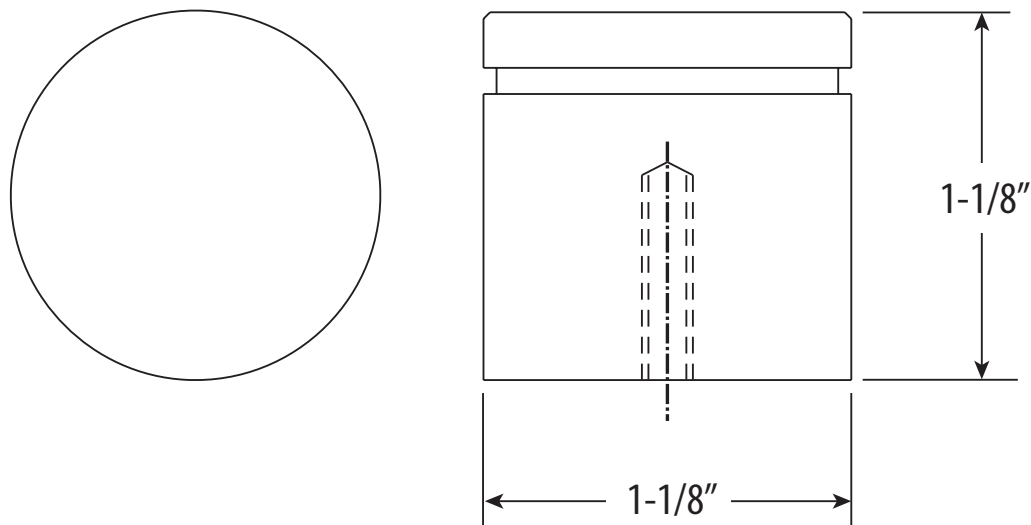

CONTEMPORARY LARGE PLAIN CABINET KNOB

HCK-101

• FITS MATERIALS FROM 1/4" TO 1-1/2" THICK

DIMENSIONS MAY VARY AND ARE SUBJECT TO CHANGE. NO RESPONSIBILITY IS ASSUMED FOR USE OF SUPERCEDED OR VOIDED DATA