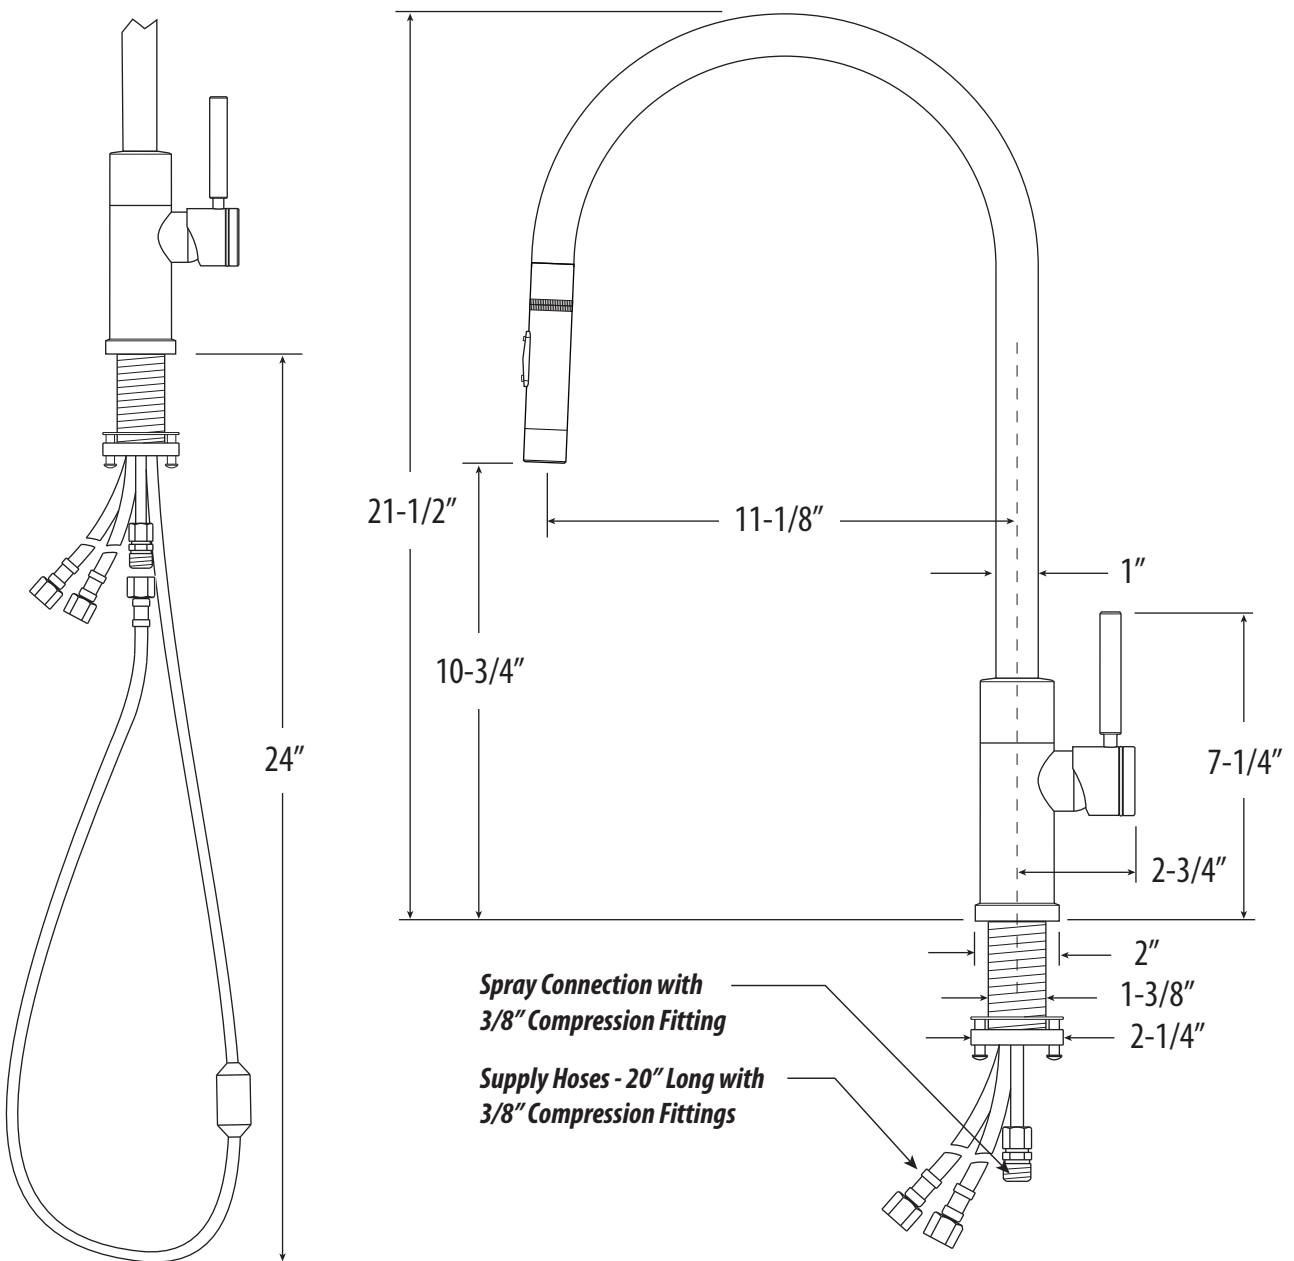

MODERN EXT. REACH PLP PULLDOWN FAUCET / TOGGLE SPRAYER

9350

- Max Counter Thickness 2-3/8"
- Minimum Install Hole Size 1-1/2"

DIMENSIONS MAY VARY AND ARE SUBJECT TO CHANGE. NO RESPONSIBILITY IS ASSUMED FOR USE OF SUPERCEDED OR VOIDED DATA