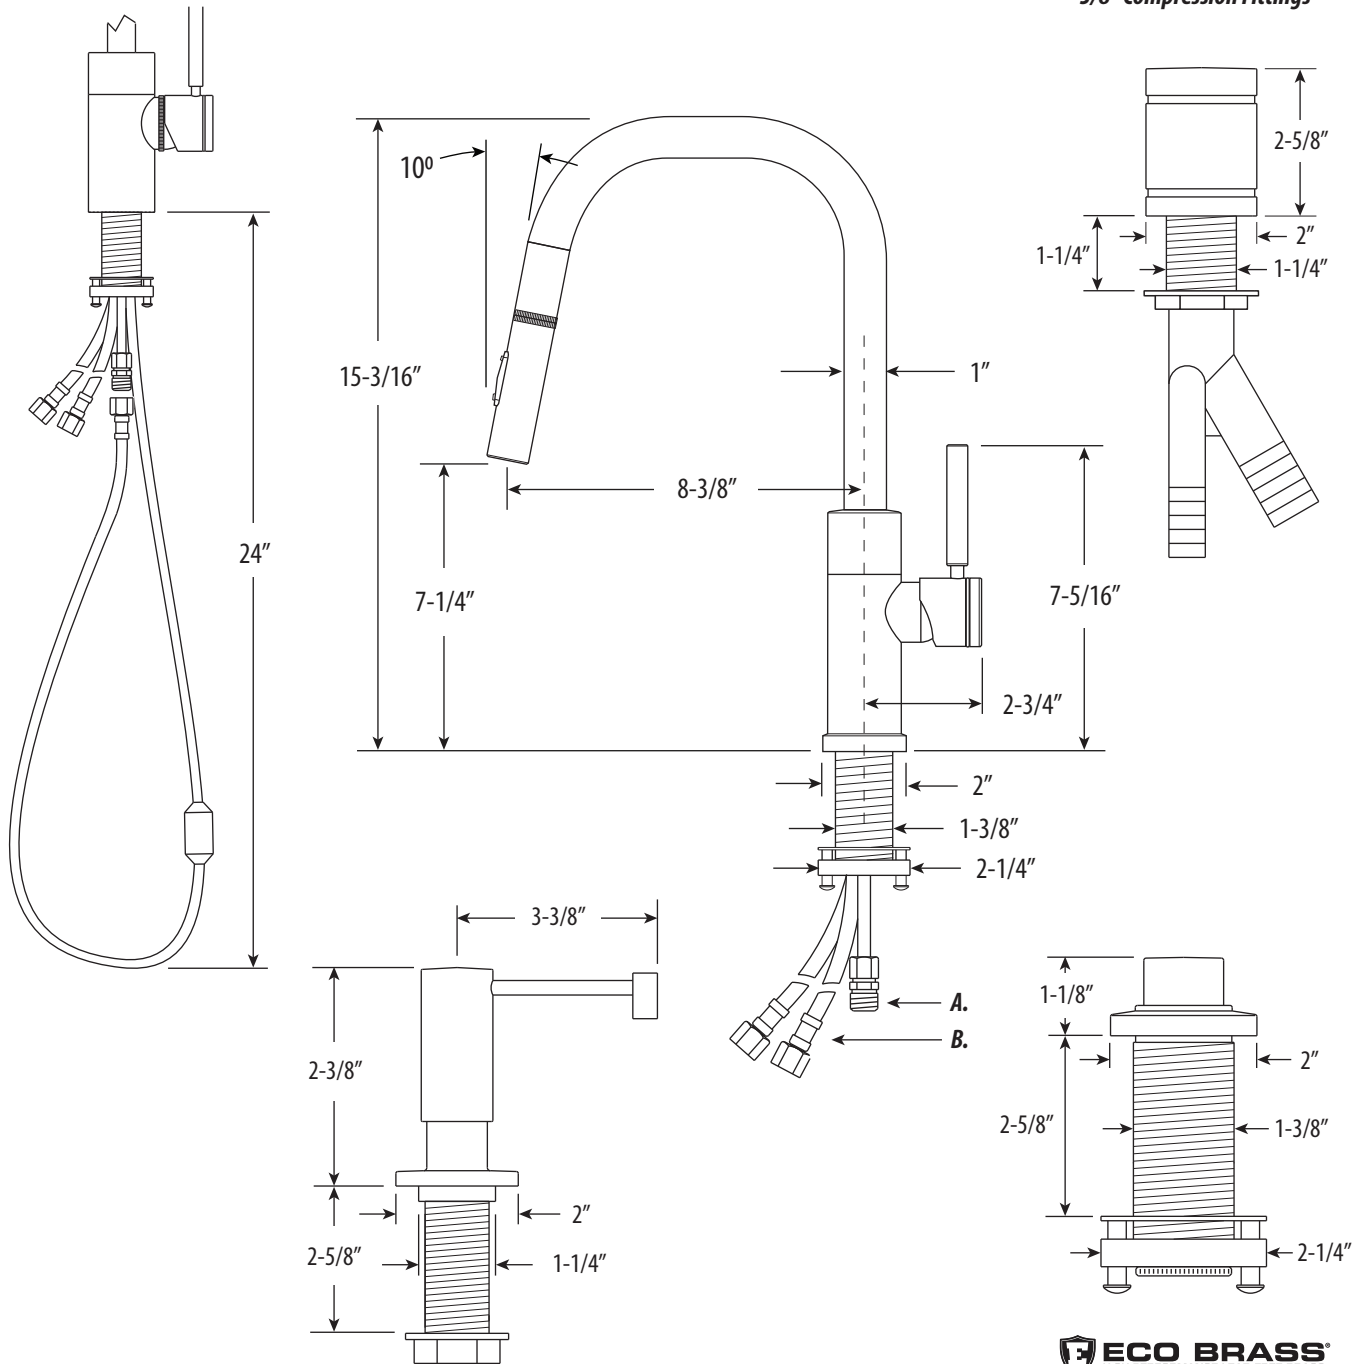

FULTON MODERN PREP PLP PULLDOWN FAUCET / ANGLED SPOUT / 4PC. SUITE

10340-4

- Max Counter Thickness 2-3/8"
- Minimum Install Hole Size 1-1/2"

A. Spray Connection with 3/8" Compression Fitting

B. Supply Hoses - 20" Long with 3/8" Compression Fittings

ECO BRASS
HIGH PERFORMANCE LEAD FREE BRASS

DIMENSIONS MAY VARY AND ARE SUBJECT TO CHANGE. NO RESPONSIBILITY IS ASSUMED FOR USE OF SUPERCEDED OR VOIDED DATA