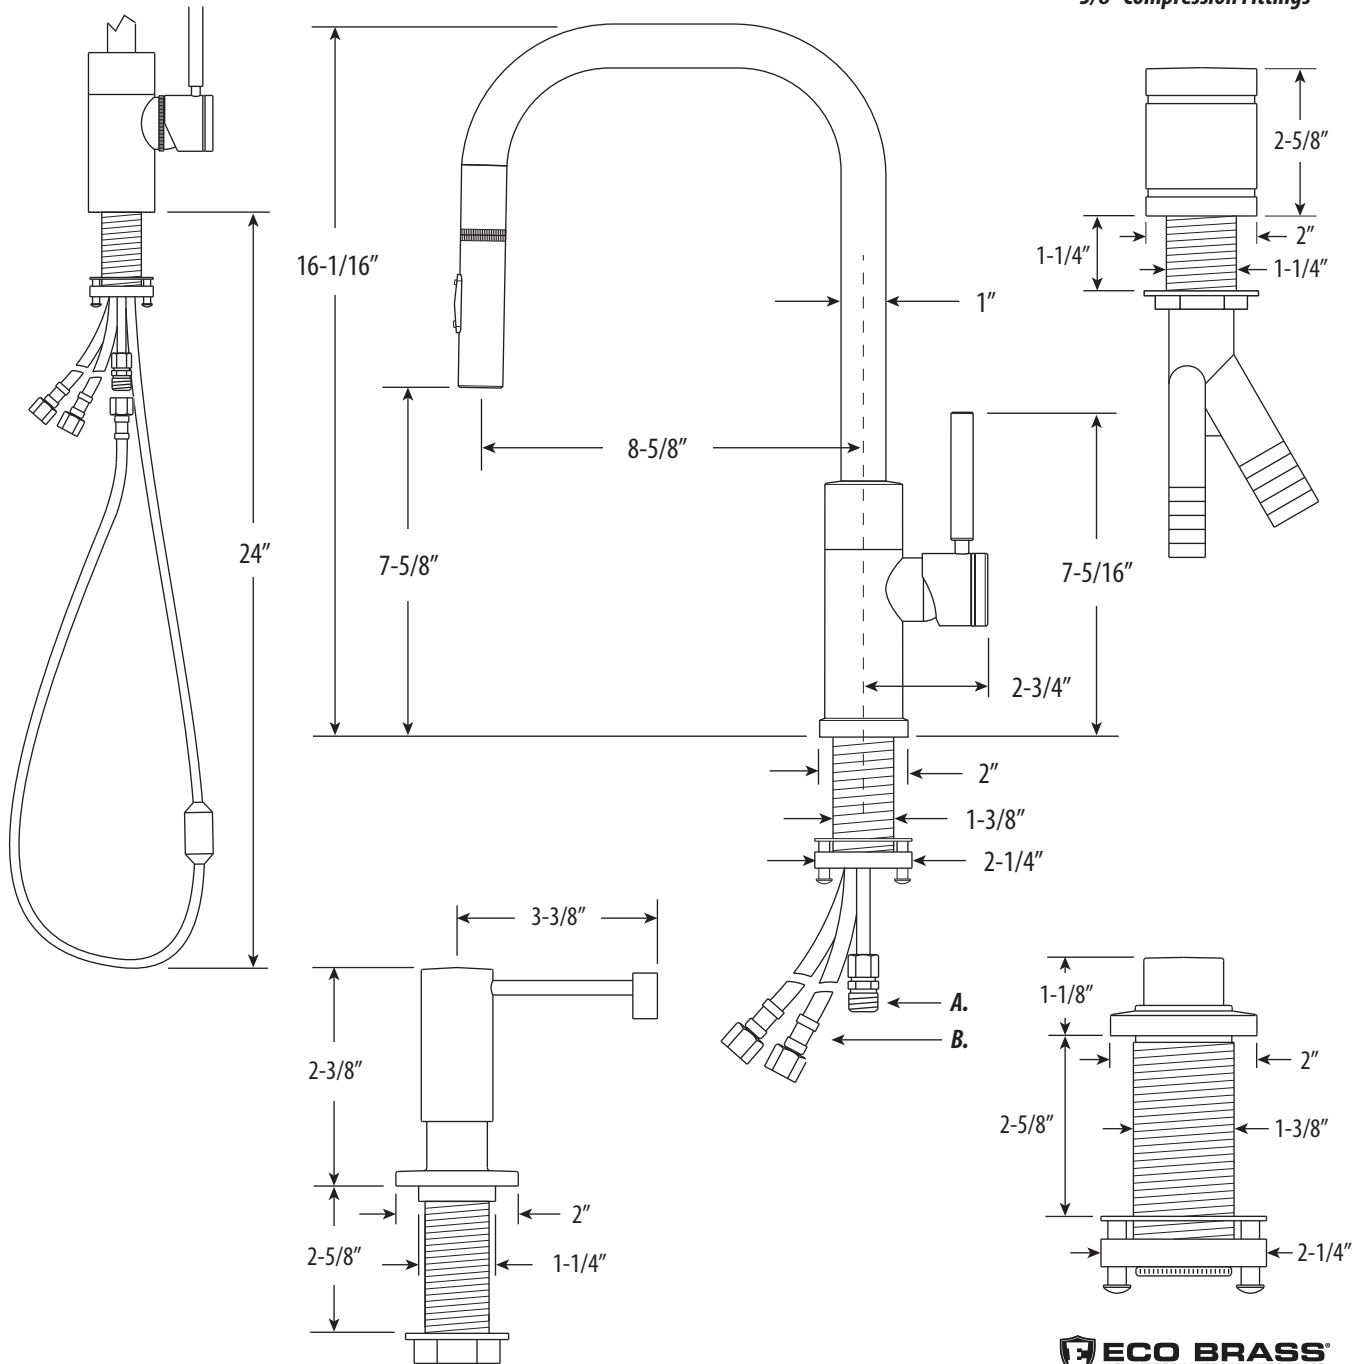

FULTON MODERN PLP PULLDOWN FAUCET / 4PC. SUITE

10310-4

- Max Counter Thickness 2-3/8"
- Minimum Install Hole Size 1-1/2"

- A. Spray Connection with 3/8" Compression Fitting
- B. Supply Hoses - 20" Long with 3/8" Compression Fittings

ECO BRASS
HIGH PERFORMANCE LEAD FREE BRASS

DIMENSIONS MAY VARY AND ARE SUBJECT TO CHANGE. NO RESPONSIBILITY IS ASSUMED FOR USE OF SUPERCEDED OR VOIDED DATA