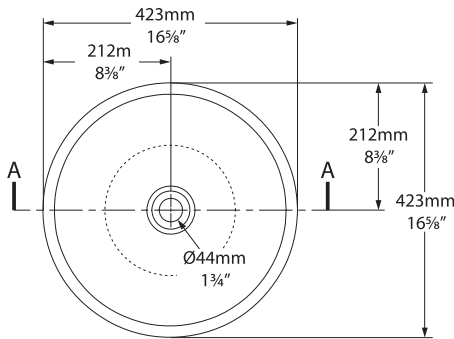

Scan to view product page,
and all downloadable content

Maru 42 VB-MAU-42

Top view

Side view

Front view

Semi Recessed

Section AA

*All measurements subject to +/-5% tolerance