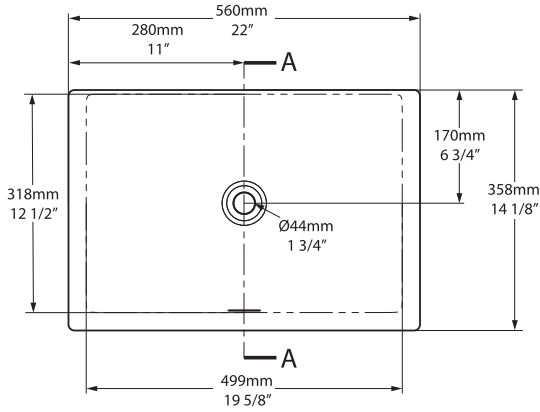

victoria  albert®

volcanic limestone baths

Top view

Side view

Front view

Section AA

*All measurements subject to +/-5% tolerance

l = 560mm / 22"
w = 358mm / 14 1/8"
h = 139mm / 5 1/2"