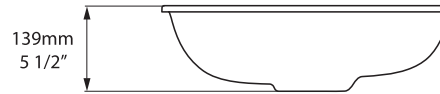

victoria  albert®

volcanic limestone baths

Top view

Side view

Front view

Section AA

*All measurements subject to +/-5% tolerance

l = 560mm / 22"
w = 358mm / 14 1/8"
h = 139mm / 5 1/2"