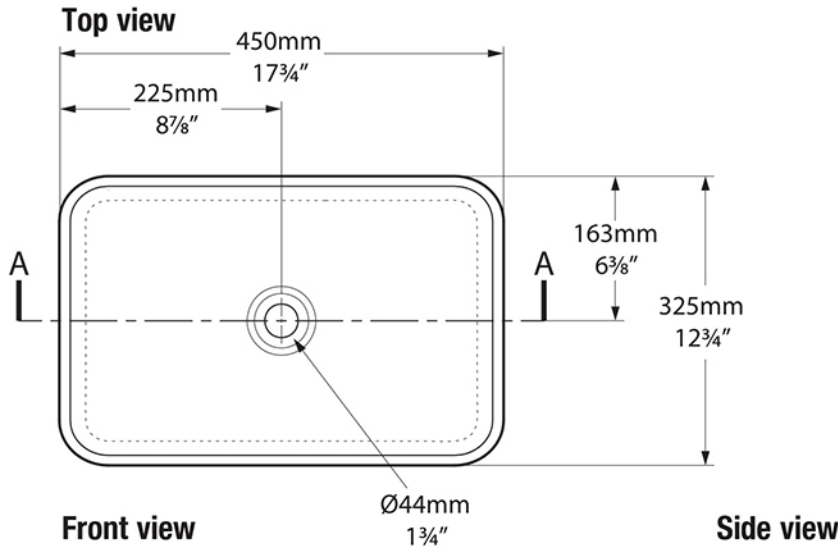

Massachusetts Code: File No. P1-1212-223
cUPC listing by IAPMO: File No. 6970

Scan to view product page,
and all downloadable content

Edge 45 VB-EDG-45

*All measurements subject to +/-5% tolerance