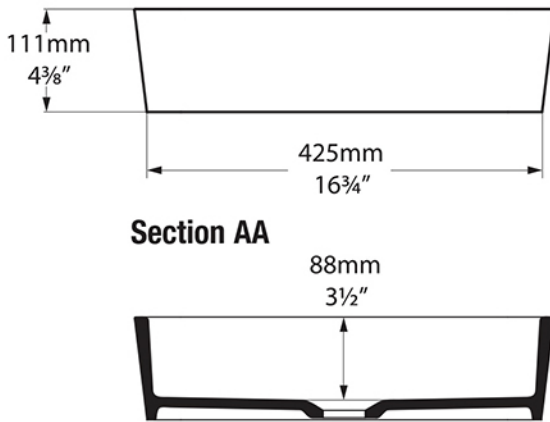

Massachusetts Code: File No. P1-1212-223
cUPC listing by IAPMO: File No. 6970

Scan to view product page,
and all downloadable content

Edge 45 VB-EDG-45

*All measurements subject to +/-5% tolerance