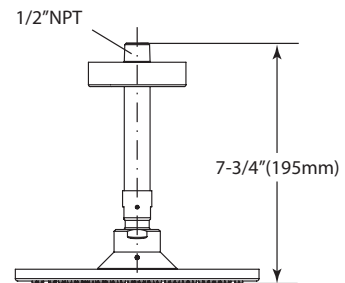

Shown with
TS110MC6