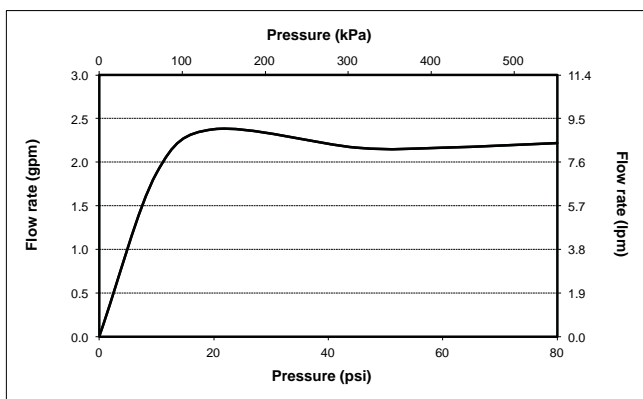

TS111B8

Modern Series Aero Rain Shower

SPECIFICATIONS

- Warranty: Lifetime Limited Warranty (Residential Use)
  One Year (Commercial Use)
- Material: Brass
- Shipping Weight: 4.3 lbs.
- Shipping Dimensions: 13-1/8" x 14-1/8" x 4-1/4"
- Maximum Flow Rate: 2.5 gpm (9.5 lpm)

INSTALLATION NOTES

1. Required Components:
2. TS110MV16 (Wall Mount Shower Arm)
   - TS110MC6 (Ceiling Mount Shower Arm)

Shown with
TS110MV16