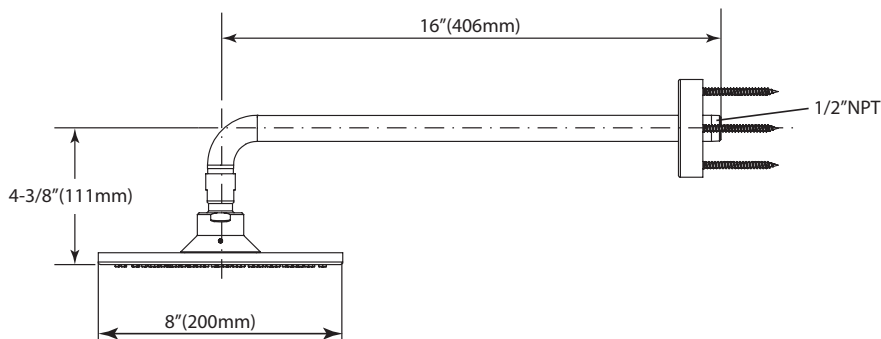

TS111B8

Modern Series Aero Rain Shower

SPECIFICATIONS

- Warranty: Lifetime Limited Warranty (Residential Use)
  One Year (Commercial Use)
- Material: Brass
- Shipping Weight: 4.3 lbs.
- Shipping Dimensions: 13-1/8" x 14-1/8" x 4-1/4"
- Maximum Flow Rate: 2.5 gpm (9.5 lpm)

INSTALLATION NOTES

1. Required Components:
2. TS110MV16 (Wall Mount Shower Arm)
   - TS110MC6 (Ceiling Mount Shower Arm)

Shown with
TS110MV16