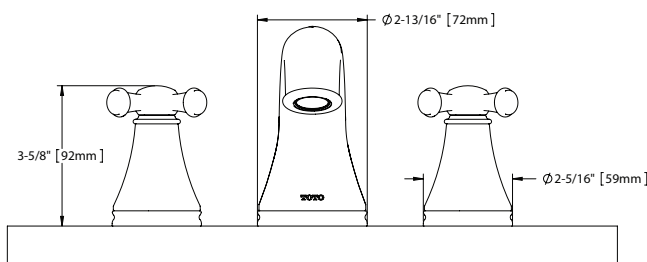

TB220DD

Vivian® Three-Hole Roman Tub Filler Trim with Cross Handles

SPECIFICATIONS

- Warranty: Lifetime Limited Warranty (Residential Use)
  One Year (Commercial Use)
- Material: Brass
- Shipping Weight: 6.3 lbs.
- Shipping Dimensions: 11-1/2"L x 8-3/8"W x 5-7/8"H

INSTALLATION NOTES

VALVE REQUIRED:
Three-Hole Roman filler Tub Filler Rough-In TBMT sold separately.

TOTO®

These dimensions and specifications are subject to change without notice