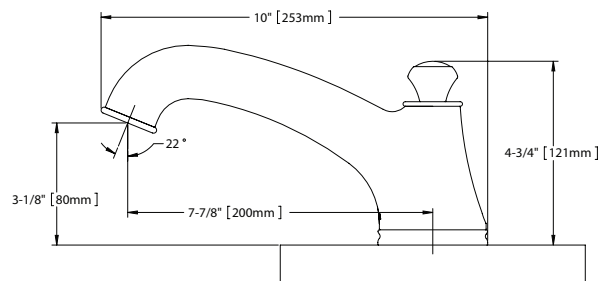

TB220DD

Vivian® Three-Hole Roman Tub Filler Trim with Cross Handles

SPECIFICATIONS

- Warranty: Lifetime Limited Warranty (Residential Use)
  One Year (Commercial Use)
- Material: Brass
- Shipping Weight: 6.3 lbs.
- Shipping Dimensions: 11-1/2"L x 8-3/8"W x 5-7/8"H

INSTALLATION NOTES

VALVE REQUIRED:
Three-Hole Roman filler Tub Filler Rough-In TBMT sold separately.

TOTO®

These dimensions and specifications are subject to change without notice