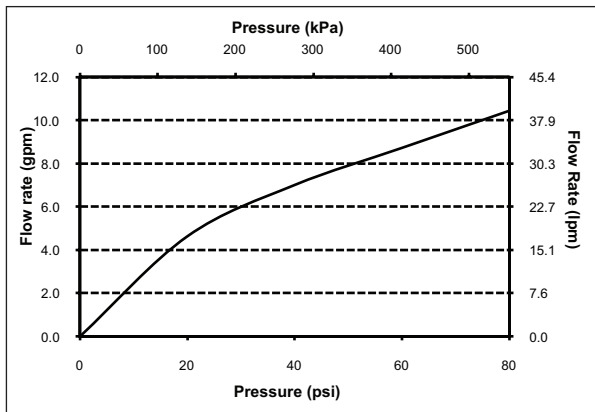

TB220DD

Vivian® Three-Hole Roman Tub Filler Trim with Cross Handles

SPECIFICATIONS

- Warranty: Lifetime Limited Warranty (Residential Use)
  One Year (Commercial Use)
- Material: Brass
- Shipping Weight: 6.3 lbs.
- Shipping Dimensions: 11-1/2"L x 8-3/8"W x 5-7/8"H

INSTALLATION NOTES

VALVE REQUIRED:
Three-Hole Roman filler Tub Filler Rough-In TBMT sold separately.

TOTO®

These dimensions and specifications are subject to change without notice