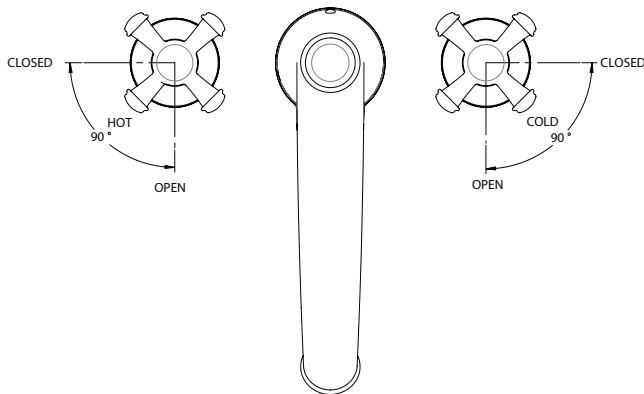

TB220DD

Vivian® Three-Hole Roman Tub Filler Trim with Cross Handles

SPECIFICATIONS

- Warranty: Lifetime Limited Warranty (Residential Use)
  One Year (Commercial Use)
- Material: Brass
- Shipping Weight: 6.3 lbs.
- Shipping Dimensions: 11-1/2"L x 8-3/8"W x 5-7/8"H

INSTALLATION NOTES

VALVE REQUIRED:
Three-Hole Roman filler Tub Filler Rough-In TBMT sold separately.

TOTO®

These dimensions and specifications are subject to change without notice