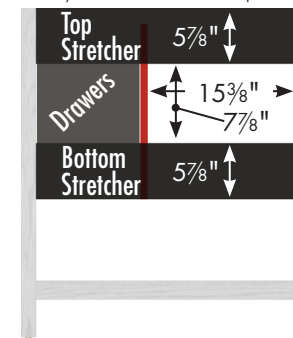

internal dividers

Vanity back clear openings for plumbing
(may need to cut adjustable shelf)

**30" Alki Spa Vanity
Drawers Left**
30" wide
34½" tall
21" or 18" front-to-back