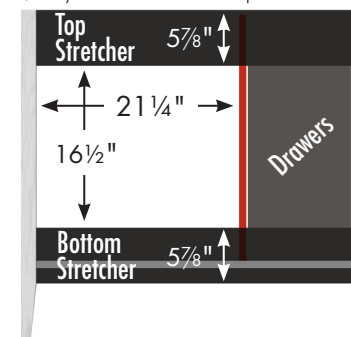

STRASSER

Specifications:

Newhalem Vanity
36" w, 34½" h, drawers right

internal dividers

Vanity back clear openings for plumbing
 (may need to cut adjustable shelf)

36" Newhalem Vanity
Drawers Right
 36" wide
 34½" tall
 21½" or 19" front-to-back