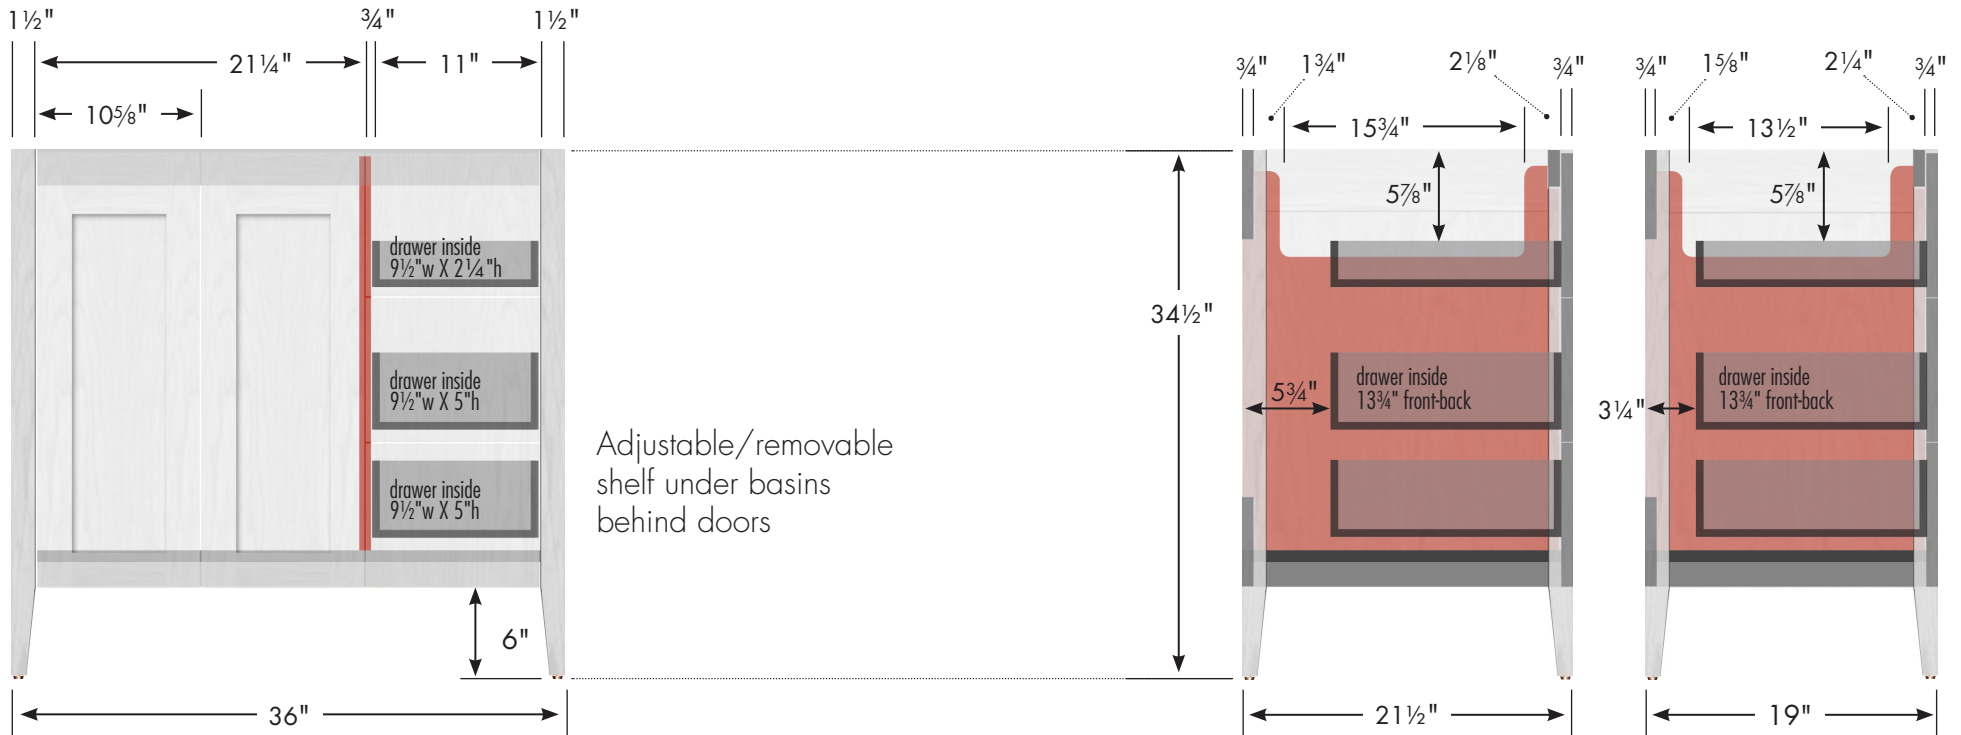

STRASSER

Specifications:

Newhalem Vanity
36" w, 34½" h, drawers right

internal dividers

Vanity back clear openings for plumbing
 (may need to cut adjustable shelf)

36" Newhalem Vanity
Drawers Right
 36" wide
 34½" tall
 21½" or 19" front-to-back