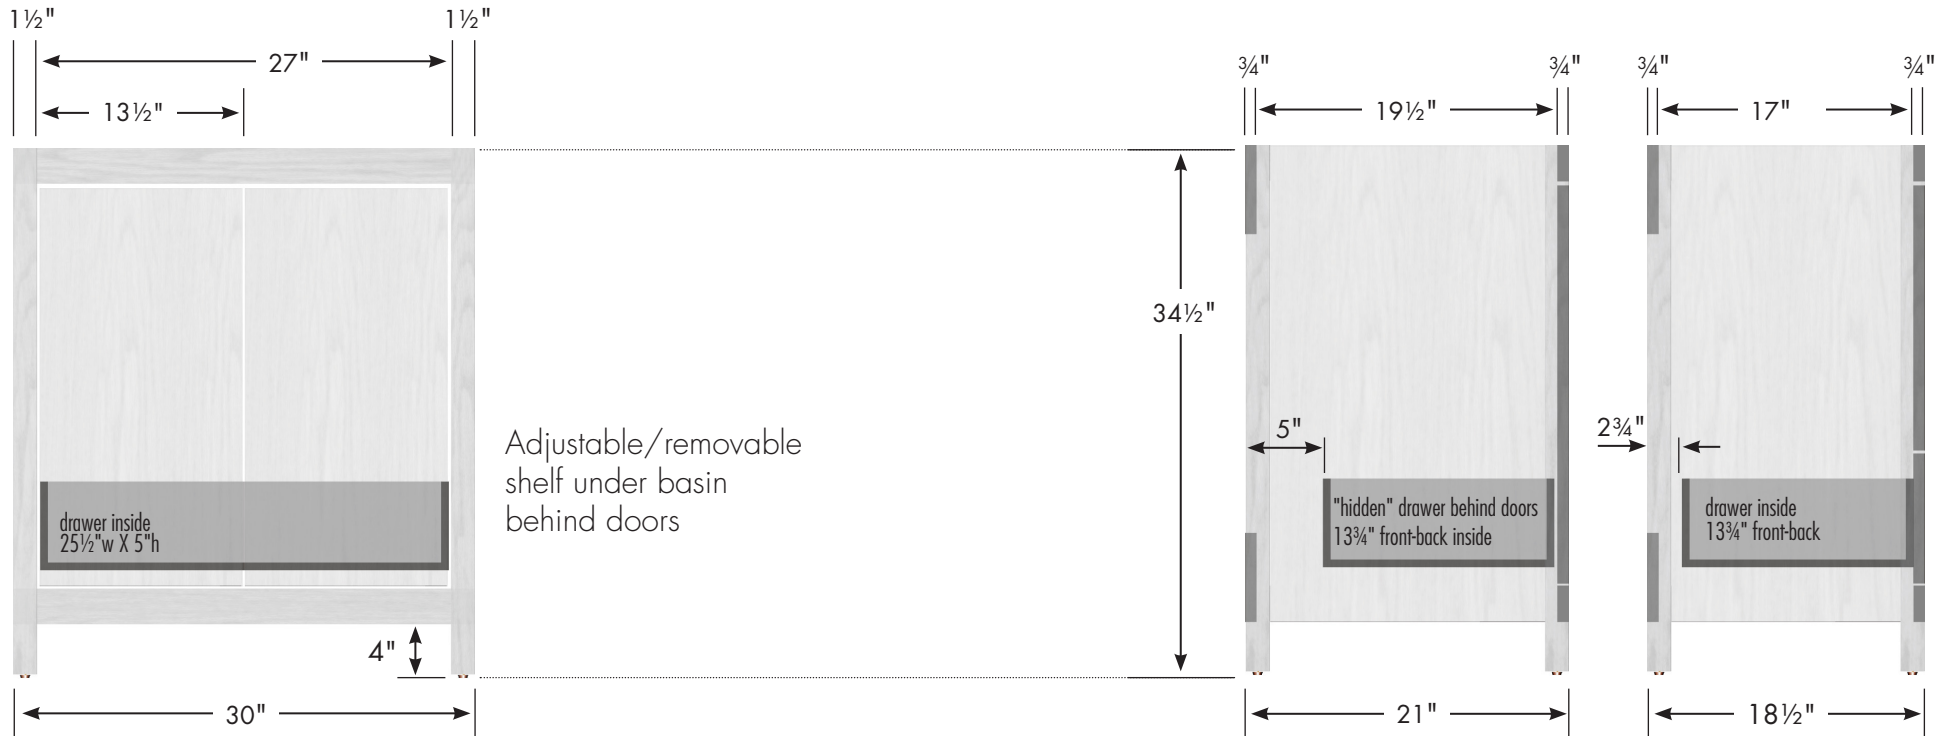

STRASSER

Specifications:

Alki View Vanity
30" w, 34½" h, no side drawers

30" Alki View Vanity
No Side Drawers
 30" wide
 34½" tall
 21" or 18½" front-to-back

Vanity back clear openings for plumbing
 (may need to cut adjustable shelf)