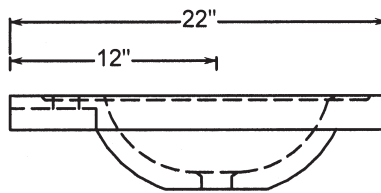

C90-27SK VINTAGE WASHBASIN – NO SPLASH

©2009 STONE FOREST, INC.

TOP VIEW

FRONT VIEW

SIDE VIEW

- Carved from a single block of stone.
- Available in:
Carrara Marble (CA)
- Approx thickness at drain is 1".
May require tailpiece with extra long threads
such as California Faucets 9054D or 9058D.
- Drilled to accept most 8" c.c. lavatory faucets
- Made to fit Watermark Sink legs, #WMK-TD-27
- Approx 120 lbs