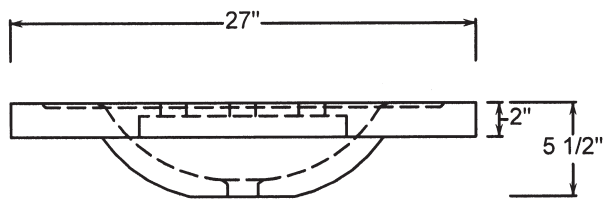

C90-27SK VINTAGE WASHBASIN – NO SPLASH

©2009 STONE FOREST, INC.

TOP VIEW

FRONT VIEW

SIDE VIEW

- Carved from a single block of stone.
- Available in:
Carrara Marble (CA)
- Approx thickness at drain is 1".
May require tailpiece with extra long threads
such as California Faucets 9054D or 9058D.
- Drilled to accept most 8" c.c. lavatory faucets
- Made to fit Watermark Sink legs, #WMK-TD-27
- Approx 120 lbs