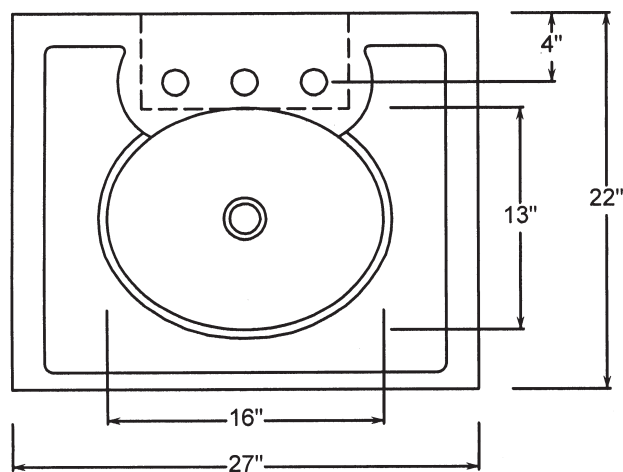

C90-27SK VINTAGE WASHBASIN – NO SPLASH

©2009 STONE FOREST, INC.

TOP VIEW

FRONT VIEW

SIDE VIEW

- Carved from a single block of stone.
- Available in:
Carrara Marble (CA)
- Approx thickness at drain is 1".
May require tailpiece with extra long threads
such as California Faucets 9054D or 9058D.
- Drilled to accept most 8" c.c. lavatory faucets
- Made to fit Watermark Sink legs, #WMK-TD-27
- Approx 120 lbs