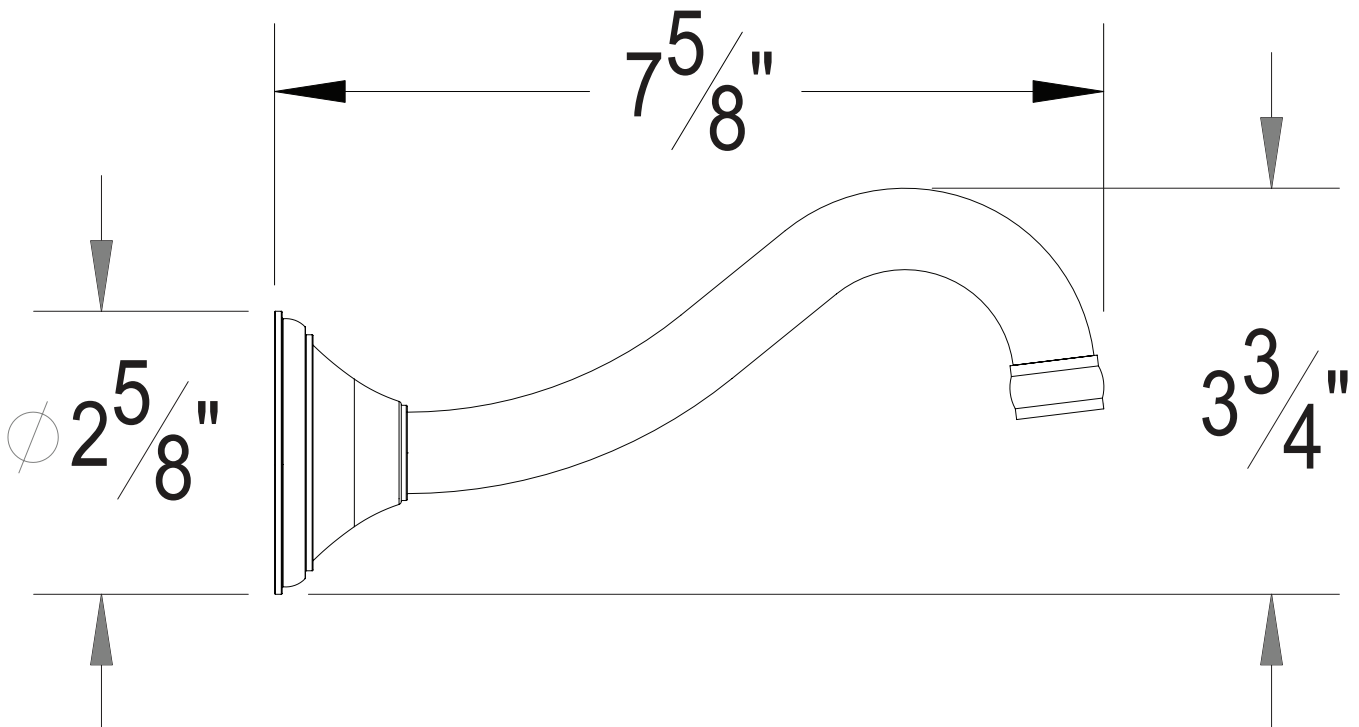

## PRODUCT SPECIFICATION SHEET

#### Tub spout

- 1/2" NPT female connection
- Spout center to wall distance 7-1/2"
- NOT RECOMMENDED TO BE USED IN ROMAN TUB APPLICATION

The measurements shown are for reference only. Products and specifications shown are subject to change without notice.