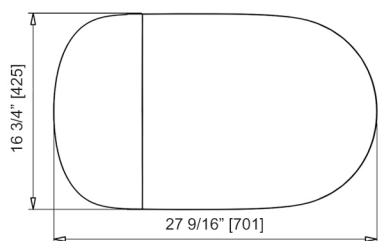

STUDIOLUX

SLi 5400

ONE PIECE INTELLIGENT TOILET

*Note: If baseboards are used measure minimum 12\"/>

Features

Dimensions	L 27 9/16" x W 16 3/4" x H 18 7/8"	
Weight	110 lbs (50 kg)	
Material Finish	Vitreous China, ABS Scratch Resistant Lid and Micro Shield™ Antibacterial Glaze	
Color	White	
Water Consumption	Siphon Jet Rimless Dual Flush 1.28/1.0 GPF (4.8/3.8 LPF)	
Configuration	12" Rough In	Adjustable Water Temperature (5 Levels)
	Floor mounted/ Siphonic	Instantly Warm Water Temperature
	Elongated Bowl Shape	Adjustable Shower and Massaging
	ADA Height Toilet Bowl	Adjustable Self-Warming Seat (5 Levels)
	Pump Operated	Programmable User Profiles
	Auto Flush Feature	Automated Hands-Free Seat and Lid
	Rear/Lady Wash	Micro Shield™ Antibacterial Glaze
	Warm Air Dryer	ABS Scratch Resistant Seat Lid
	Deodorizer	Removable SS Wand for Cleaning
	Customizable LED Light Bar	