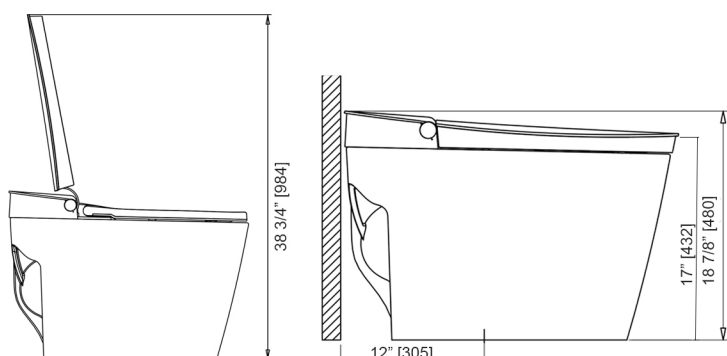

STUDIOLUX

SLi 5400

ONE PIECE INTELLIGENT TOILET

*Note: If baseboards are used measure minimum 12\"/>

Features

Dimensions	L 27 9/16" x W 16 3/4" x H 18 7/8"	
Weight	110 lbs (50 kg)	
Material Finish	Vitreous China, ABS Scratch Resistant Lid and Micro Shield™ Antibacterial Glaze	
Color	White	
Water Consumption	Siphon Jet Rimless Dual Flush 1.28/1.0 GPF (4.8/3.8 LPF)	
Configuration	12" Rough In	Adjustable Water Temperature (5 Levels)
	Floor mounted/ Siphonic	Instantly Warm Water Temperature
	Elongated Bowl Shape	Adjustable Shower and Massaging
	ADA Height Toilet Bowl	Adjustable Self-Warming Seat (5 Levels)
	Pump Operated	Programmable User Profiles
	Auto Flush Feature	Automated Hands-Free Seat and Lid
	Rear/Lady Wash	Micro Shield™ Antibacterial Glaze
	Warm Air Dryer	ABS Scratch Resistant Seat Lid
	Deodorizer	Removable SS Wand for Cleaning
	Customizable LED Light Bar	

Codes/Standards

ASME A112.19.2-2013/CSA B45.1-13, ASSE 1002
 PREMIUM High-Efficiency toilet (HET)
 MAP RATING HIGHLY RECOMMENDED FLUSH PERFORMANCE
 EPA WaterSense®

Details

The SLi5400 Toilet features sharp geometric curves while conveying a modern style. Our SLi5400 Intelligent Toilet is equipped with a fully customizable LED light bar, bottom inlet, vertical outlet, dual flush, Micro Shield™ Antibacterial glaze, a silent seat and 12" rough-in dimension.