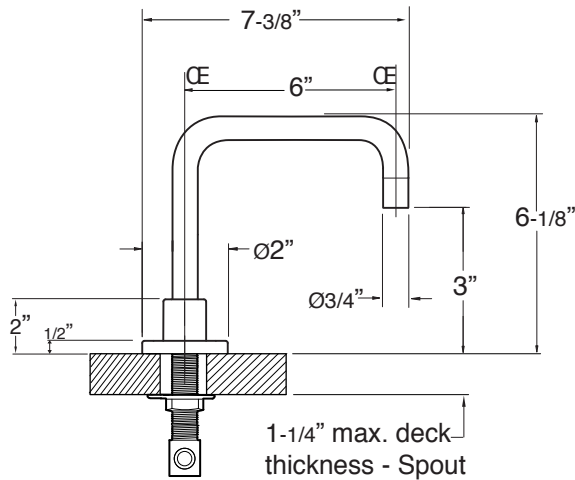

FEATURES:

- All brass construction. Flexible hoses designed to be installed on 8" to 16" centers. Includes soft touch drain assembly. P/N 18.11.052
- Cross style handles with inside screw attachment.
- 20 PT. 1/4-turn ceramic disc valve cartridge.
- Available in all finishes. Warranty varies according to finish selection.
- Standard aerator is limited to 1.2 gpm.
- Certified to meet or exceed the following codes and standards:
ASME A112.18.1/CSAB 125.1-2012

Series 4400

**Widespread Lavatory
Carina X Handle**

1.443008

NOTE: Spout and valves install through 1-1/4" diameter holes

Note: Measurements are subject to change or cancellation. No responsibility is assumed for use of superseded or voided pages.