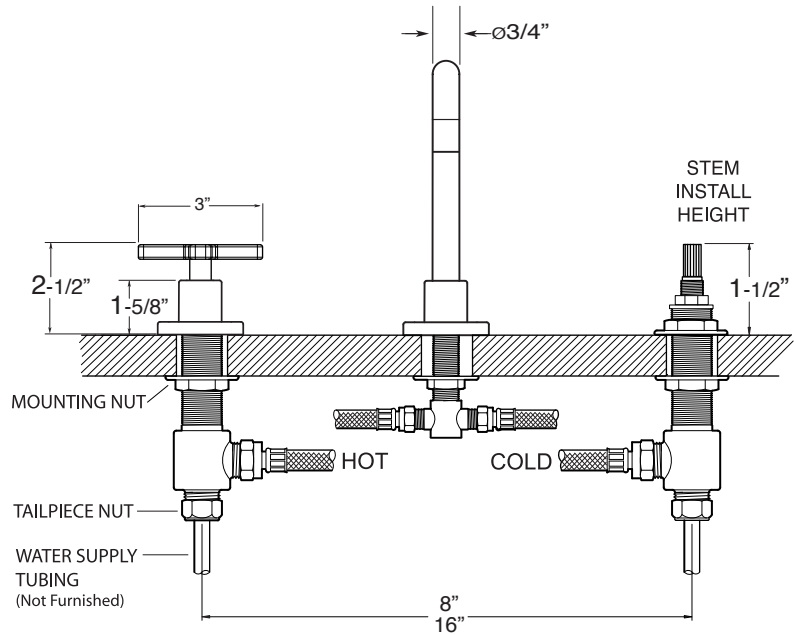

FEATURES:

- All brass construction. Flexible hoses designed to be installed on 8" to 16" centers. Includes soft touch drain assembly. P/N 18.11.052
- Cross style handles with inside screw attachment.
- 20 PT. 1/4-turn ceramic disc valve cartridge.
- Available in all finishes. Warranty varies according to finish selection.
- Standard aerator is limited to 1.2 gpm.
- Certified to meet or exceed the following codes and standards:
ASME A112.18.1/CSAB 125.1-2012

Series 4400

**Widespread Lavatory
Carina X Handle**

1.443008

NOTE: Spout and valves install through 1-1/4" diameter holes

Note: Measurements are subject to change or cancellation. No responsibility is assumed for use of superseded or voided pages.