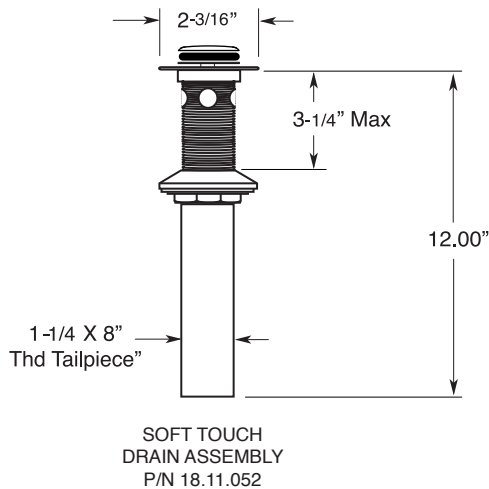

FEATURES:

- All brass construction. Flexible hoses designed to be installed on 8" to 16" centers. Includes soft touch drain assembly. P/N 18.11.052
- Cross style handles with inside screw attachment.
- 20 PT. 1/4-turn ceramic disc valve cartridge.
- Available in all finishes. Warranty varies according to finish selection.
- Standard aerator is limited to 1.2 gpm.
- Certified to meet or exceed the following codes and standards:
ASME A112.18.1/CSAB 125.1-2012

Series 4400

**Widespread Lavatory
Carina X Handle**

1.443008

NOTE: Spout and valves install through 1-1/4" diameter holes

Note: Measurements are subject to change or cancellation. No responsibility is assumed for use of superseded or voided pages.