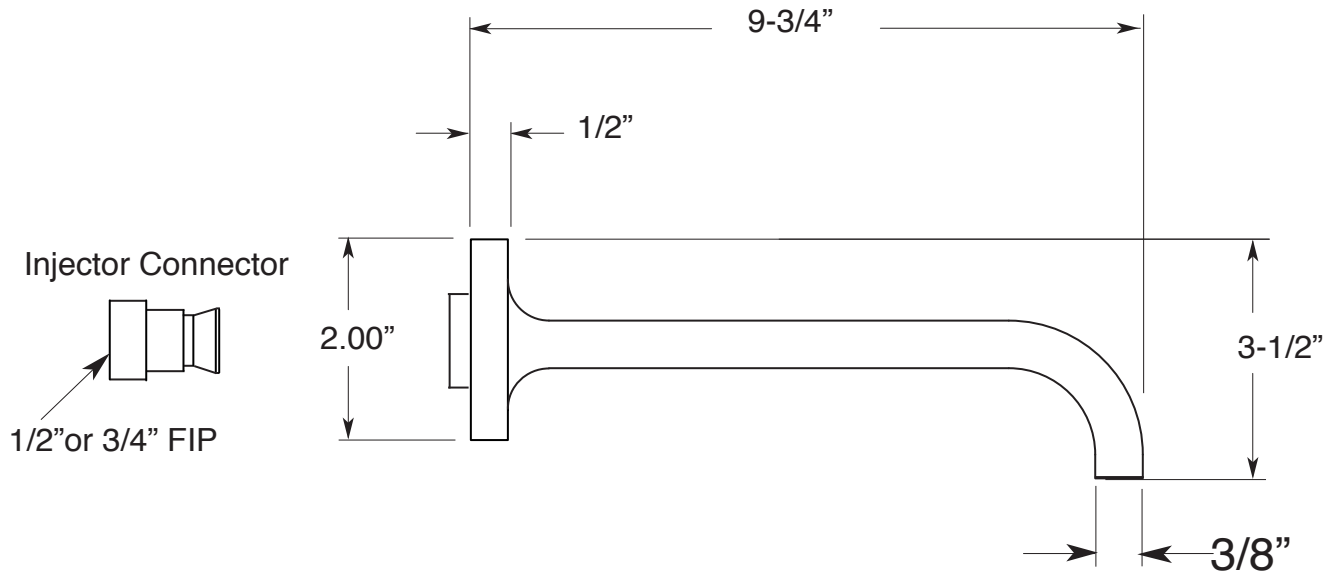

1600 Wall Tub Spout 18.17.073

Note: Measurements are subject to change or cancellation. No responsibility is assumed for use of superseded or voided pages.