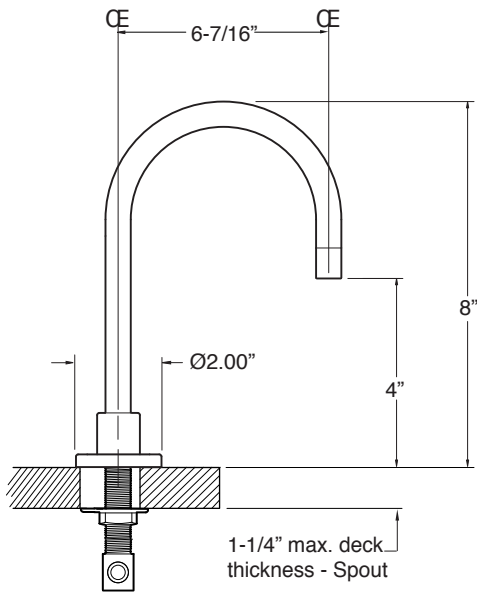

FEATURES:

- All brass construction. Flexible hoses designed to be installed on 8" to 16" centers. Includes soft touch drain assembly. P/N 18.11.052
- Lever style handles with inside screw attachment.
- 20 PT. 1/4-turn ceramic disc valve cartridge.
- Available in all finishes. Warranty varies according to finish selection.
- Standard aerator is limited to 1.2 gpm.
- Certified to meet or exceed the following codes and standards:
ASME A112.18.1/CSAB 125.1-2012

Series 3400

1.344908S

Polaris II

Short Widespread Lavatory Set

SOFT TOUCH
DRAIN ASSEMBLY
P/N 18.11.052

NOTE: Spout and valves install through 1-1/4" diameter holes