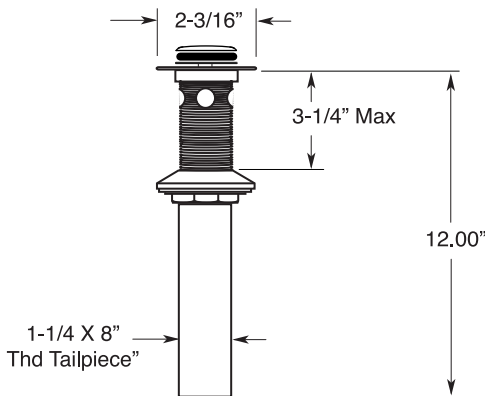

FEATURES:

- All brass construction. Flexible hoses designed to be installed on 8" to 16" centers. Includes soft touch drain assembly. P/N 18.11.052
- Lever style handles with inside screw attachment.
- 20 PT. 1/4-turn ceramic disc valve cartridge.
- Available in all finishes. Warranty varies according to finish selection.
- Standard aerator is limited to 1.2 gpm.
- Certified to meet or exceed the following codes and standards:
ASME A112.18.1/CSAB 125.1-2012

Series 3400

1.344908S

Polaris II

Short Widespread Lavatory Set

SOFT TOUCH
DRAIN ASSEMBLY
P/N 18.11.052

NOTE: Spout and valves install through 1-1/4" diameter holes