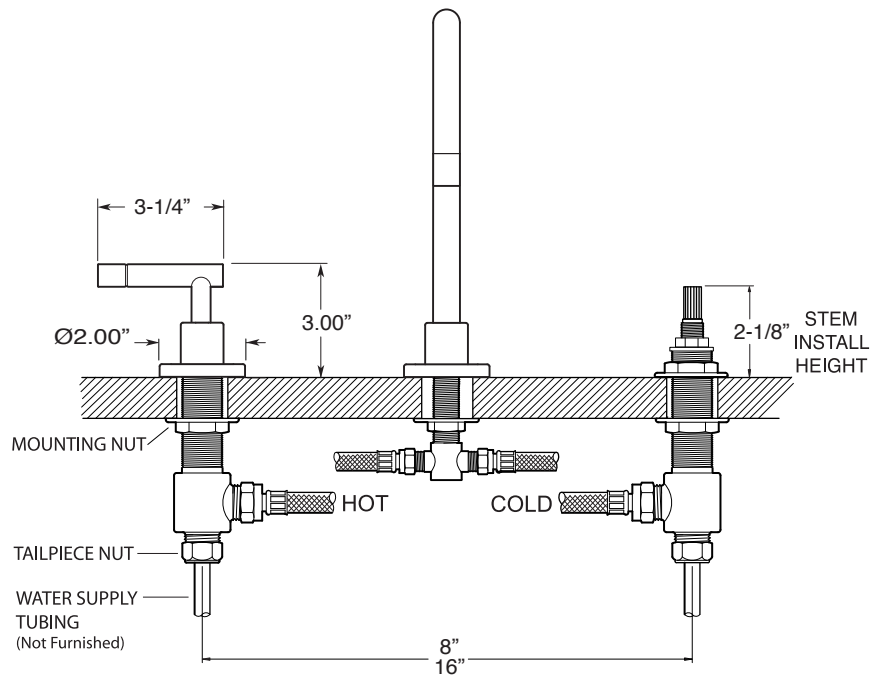

FEATURES:

- All brass construction. Flexible hoses designed to be installed on 8" to 16" centers. Includes soft touch drain assembly. P/N 18.11.052
- Lever style handles with inside screw attachment.
- 20 PT. 1/4-turn ceramic disc valve cartridge.
- Available in all finishes. Warranty varies according to finish selection.
- Standard aerator is limited to 1.2 gpm.
- Certified to meet or exceed the following codes and standards:
ASME A112.18.1/CSAB 125.1-2012

Series 3400

1.344908S

Polaris II

Short Widespread Lavatory Set

SOFT TOUCH
DRAIN ASSEMBLY
P/N 18.11.052

NOTE: Spout and valves install through 1-1/4" diameter holes