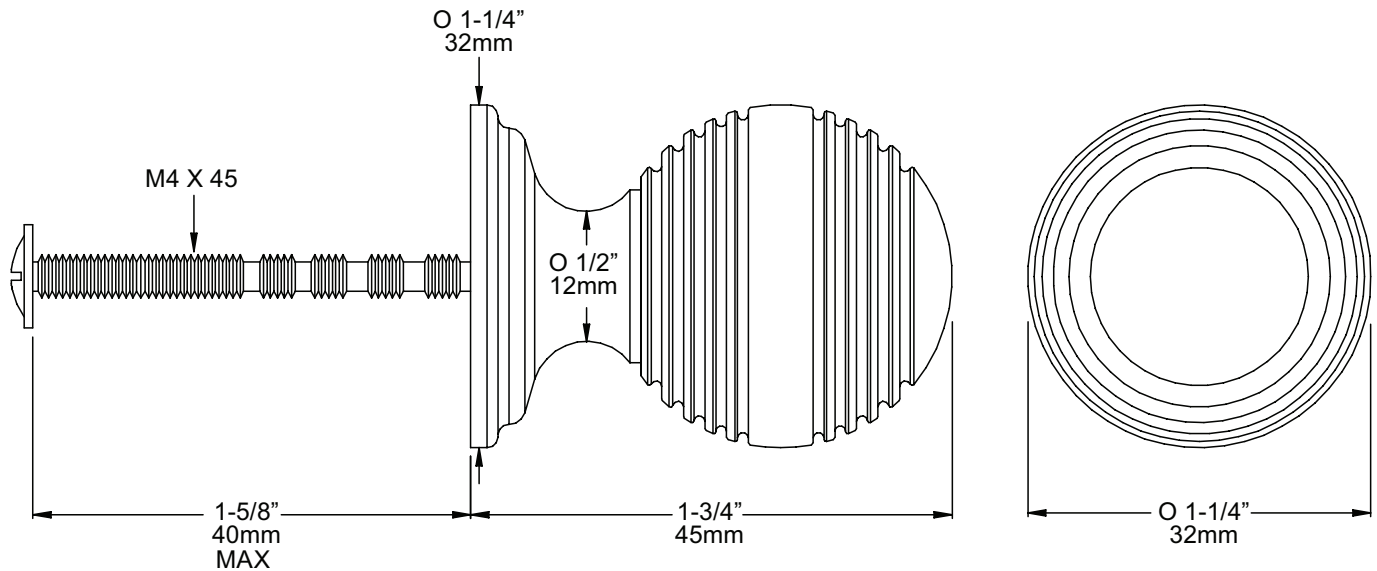

SPECIFICATIONS

DESCRIPTION

- Supplied as 5 Boxed
- Manufactured in the UK
- Supplied with M4x45 Panhead Cabinet Screw
- Compliments Perrin and Rowe Tap Styling

WARRANTY

- Consult your local House of Rohl showroom for additional information and specifications. For complete warranty details and a list of showrooms, go to houseofrohl.com

Large Contour Drawer Handle

MODEL: U.6570

For warranty or additional information, contact:

US Customers

U.S.A.
houseofrohl.com/support
1-800-777-9762

Canadian Customers

QUEBEC / MARITIMES / WESTERN CANADA
houseofrohl.ca/support
1-866-473-8442