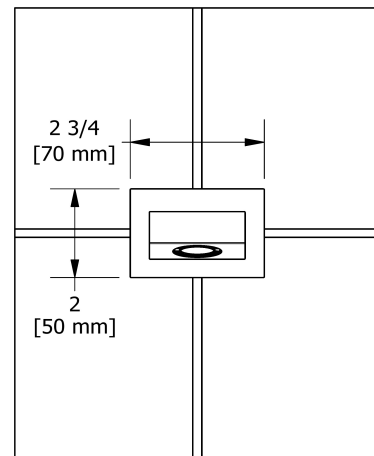

Certifications

- CSA B125.1
- ASME A112.18.1

UPC®