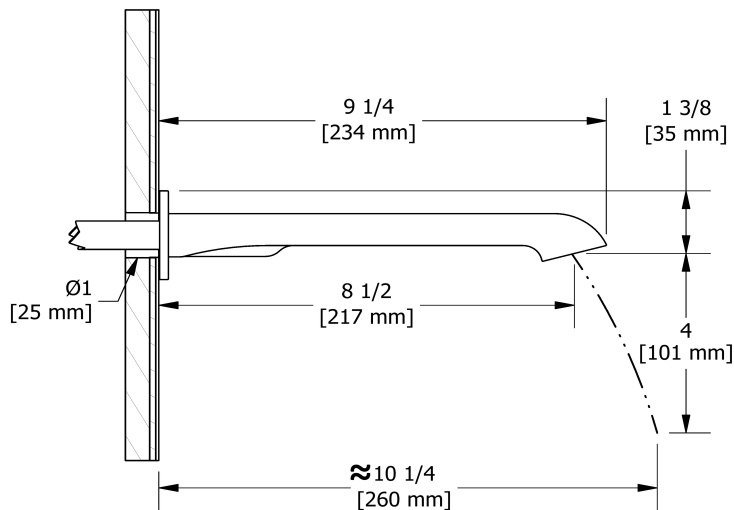

Certifications

- CSA B125.1
- ASME A112.18.1

UPC®