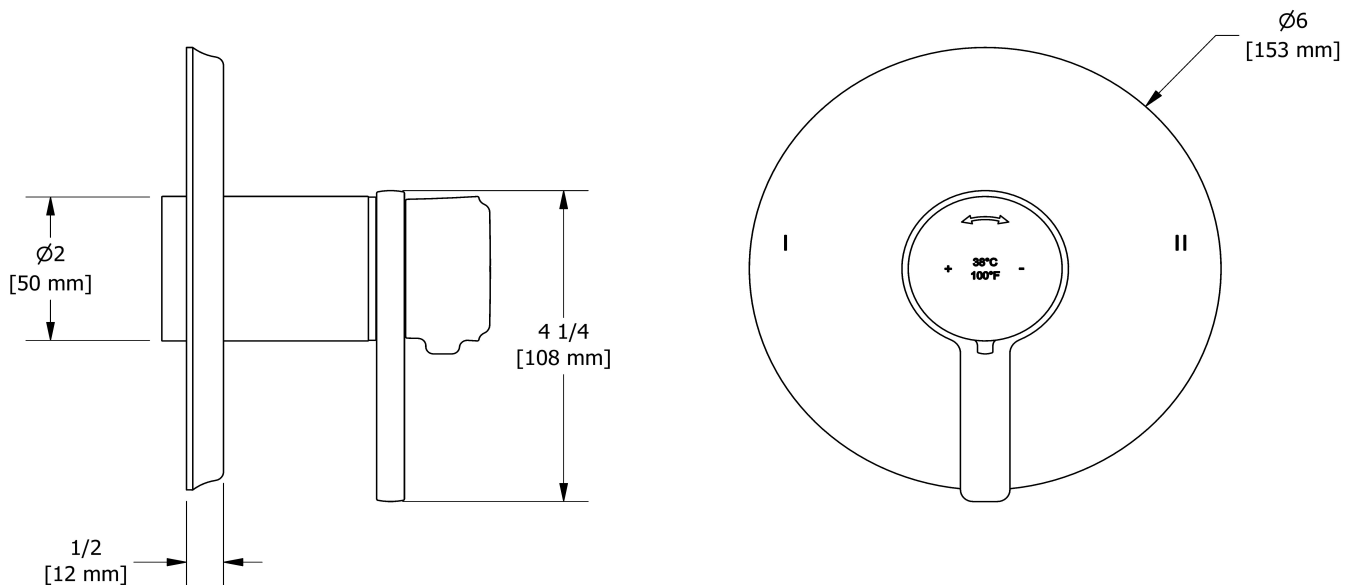

Sizes, models and finishes may differ from thoses presented.

Warranty

This **Riobel Inc.** product you have purchased carries a Limited Lifetime Warranty on the chrome, PVD finish, blacks and all working parts and is guaranteed from the initial purchase date against all manufacturing defects. All other finishes, including plastic components, are guaranteed for one year. All electric and/or electronic parts are covered by a 5-year limited warranty.

Customer Service

Ontario, West Canada : 888-287-5354 Quebec, Maritimes, United States : 866-473-8442

2020.06.12