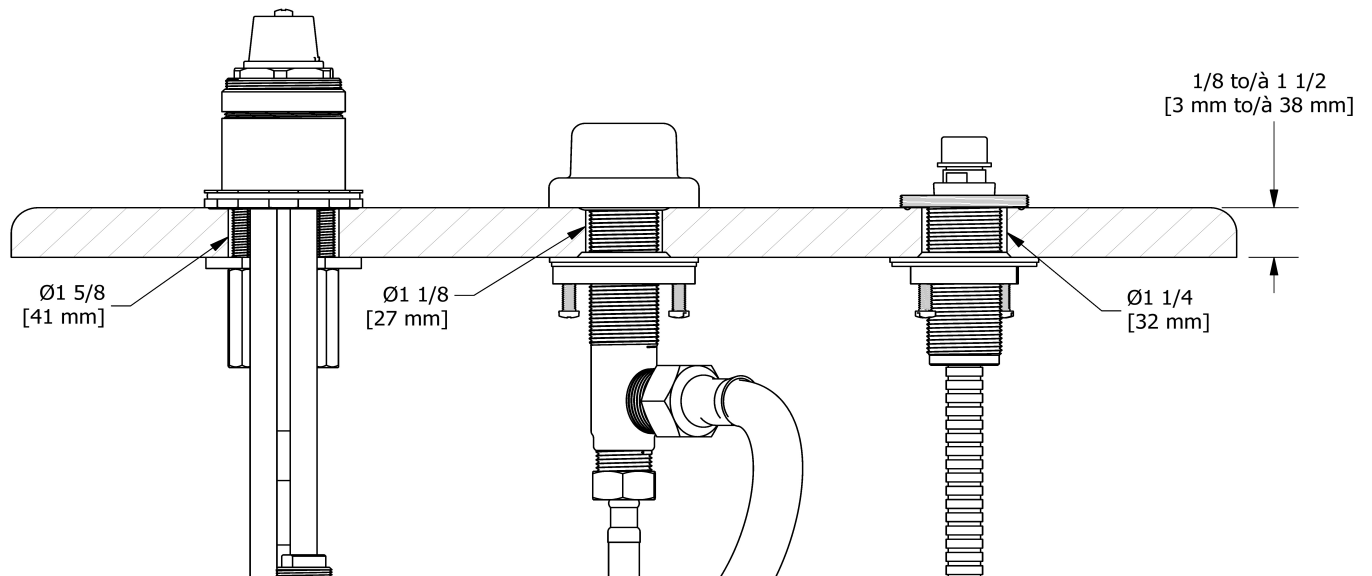

Sizes, models and finishes may differ from those presented.

Warranty

This **Riobel Inc.** product you have purchased carries a Limited Lifetime Warranty on the chrome, PVD finish, blacks and all working parts and is guaranteed from the initial purchase date against all manufacturing defects. All other finishes, including plastic components, are guaranteed for one year. All electric and/or electronic parts are covered by a 5-year limited warranty.

Customer Service

Ontario, West Canada : 888-287-5354 Quebec, Maritimes, United States : 866-473-8442

2020.06.12