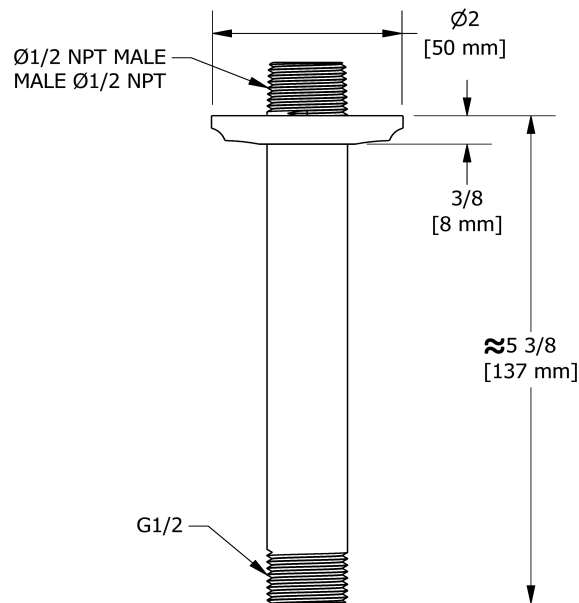

15 cm (6") vertical shower arm

558

Specifications

Descriptions

- 1/2" inlet male NPT
- Shower arm with Momenti flange

Available colors

- C : Chrome
- BN : Brushed Nickel (PVD)
- PN : Polished Nickel (PVD)

Sizes, models and finishes may differ from those presented.