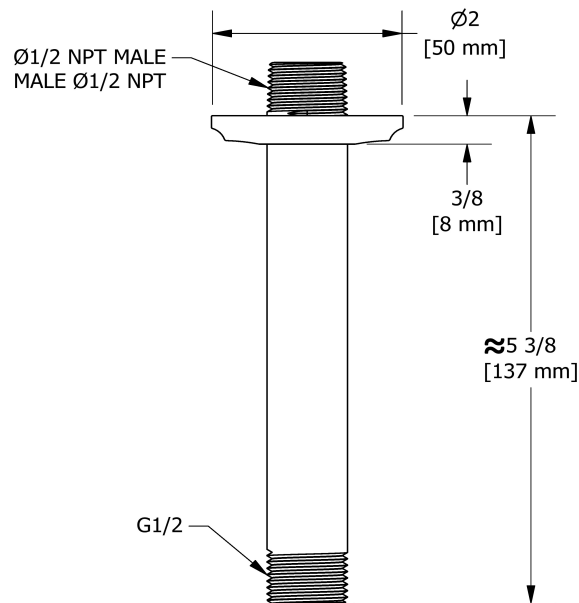

15 cm (6") vertical shower arm

558

## Specifications

### Descriptions

- 1/2" inlet male NPT
- Shower arm with Momenti flange

### Available colors

- C : Chrome
- BN : Brushed Nickel (PVD)
- PN : Polished Nickel (PVD)

Sizes, models and finishes may differ from those presented.