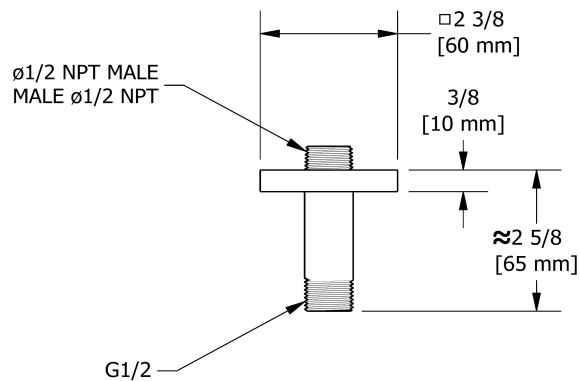

7.5 cm (3") vertical shower arm

519

Specifications

Descriptions

- Square flange with set screw
- 1/2" inlet male NPT

Available colors

- C : Chrome
- BN : Brushed Nickel (PVD)

Sizes, models and finishes may differ from those presented.