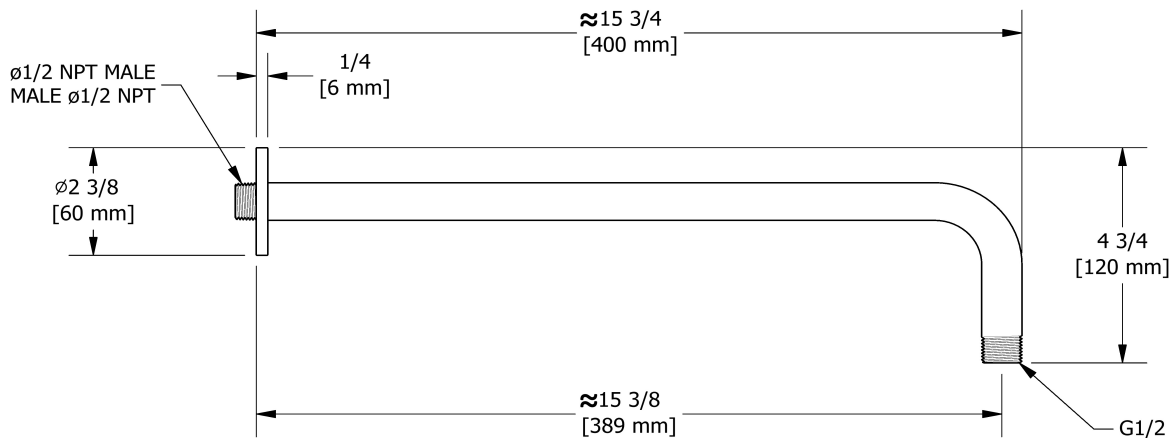

40 cm (16") shower arm
503

Specifications

Descriptions

- 1/2" inlet male NPT
- Round flange

Available colors

- C : Chrome
- BN : Brushed Nickel (PVD)
- PN : Polished Nickel (PVD)

Sizes, models and finishes may differ from thoses presented.