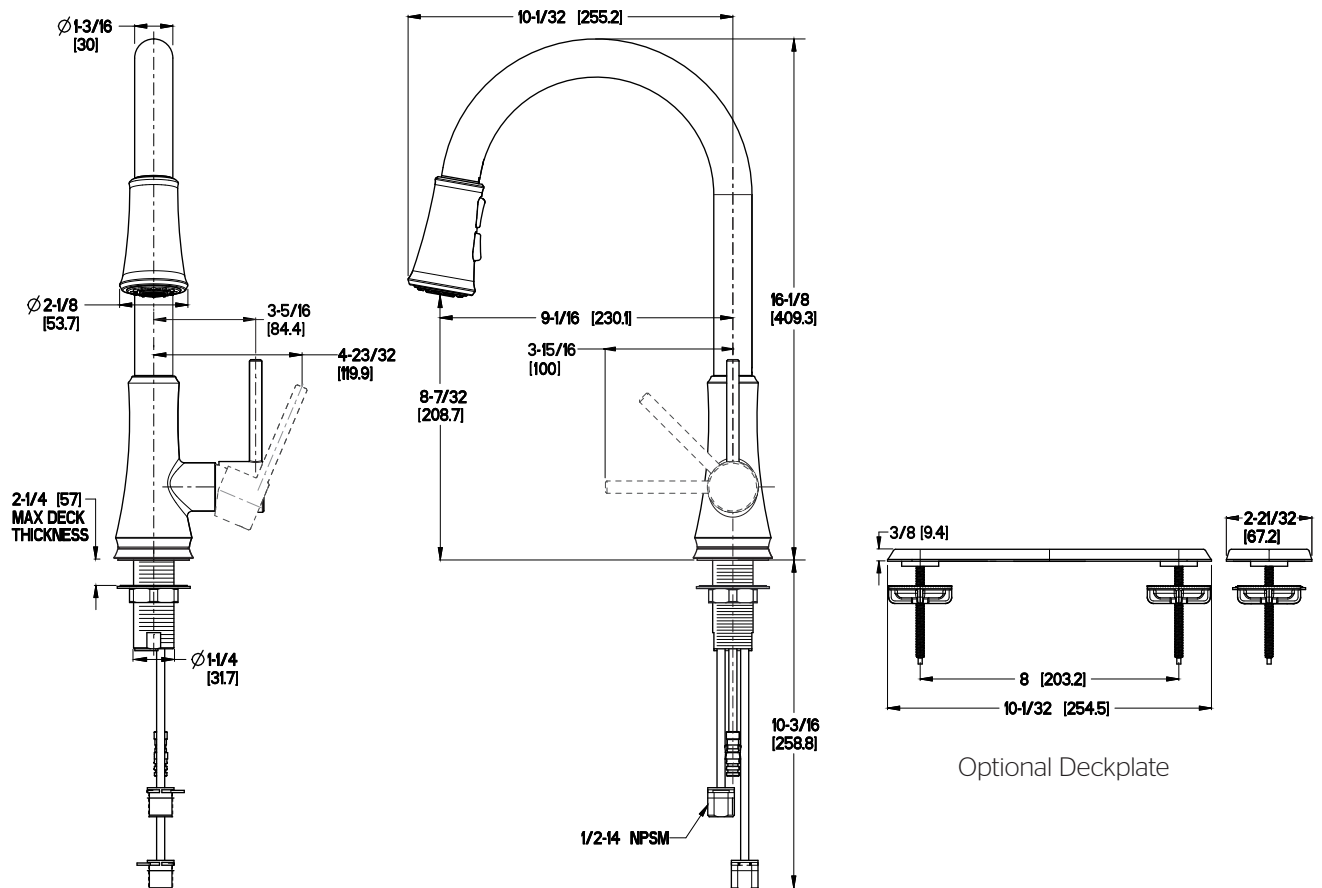

Pfirst Series™ Pull-Down Kitchen Faucet

- G529-PF2B Finish(B)
- G529-PF2C Finish(C)
- G529-PF2S Finish(S)
- G529-PF2Y Finish(Y)

Specifications

- 3 Function Pull-Down Sprayer
- Forward Handle Operation

Features

- 1.8 GPM Flow Rate
- Optional Deckplate Available, Order 961-250*
- 3 Function Pull-Down Sprayer (Stream, Spray, and Pause)
- Pfast Connect™
- Forward Handle Operation
- Pforever Seal Ceramic Disc Valve
- Pforever Warranty®

Dimensions

$\varnothing 1\text{-}3/8$ Min to $\varnothing 1\text{-}1/2$ Max. Deck Hole Openings