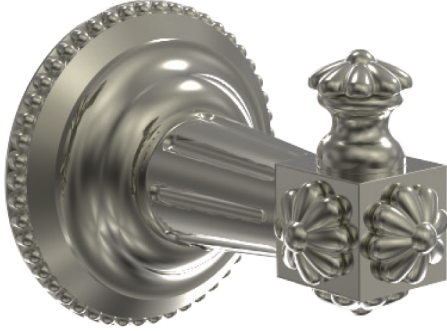

TECHNICAL DETAILS

ADA Compliance: No
Primary Material: Brass

PRODUCT FEATURES

- Style: Baroque
- Collection: Marvelle

CODES & STANDARDS

WARRANTY

Mechanical Warranty: 10 Years from date of purchase.
Finish Warranty: See catalog for further information.