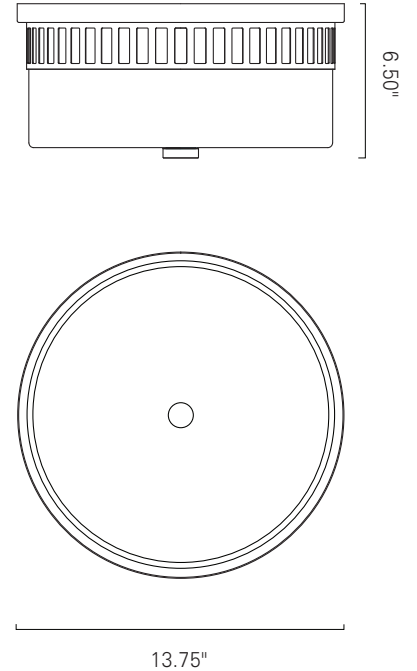

Astor Flush - 9653 Polished Nickel (PN) Shiny Opal (SO)

LED

Product Name / Model / Dimensions		Finish Options	Glass	Lamping Options
Astor Flush - 9653		Standard Brushed Nickel (BN) Polished Nickel (PN)	Standard Shiny Opal (SO) 5.25" H X 12.75" W	Standard LED (LED) 900lm 3000K CCT
Height	Width			
6.50"	13.75"			