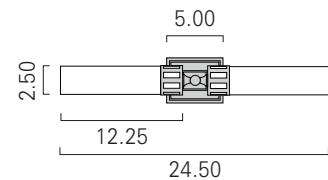

Astor Double Sconce - 9652
 Chrome (CH) Shiny Opal (SO)
 The Astor Double mounts vertically or horizontally

IN **LED** **ADA**

Product Name / Model / Dimensions			Finish Options	Glass	Lamping Options
Astor Double Sconce - 9652			Standard Brushed Nickel (BN) Polished Nickel (PN) Chrome (CH)	Standard Shiny Opal Glass (SO) 11" H X 2.5" W	Standard Incandescent (IN) (2) 60 Watt Max medium base T-10 Edison Optional LED (LED) 3456 lm 3000K CCT ELV dimmable
Height	Width	Projection			
24.50"	4.00"	4.00"			
Backplate					
Height	Width				
4.00"	5.00"				