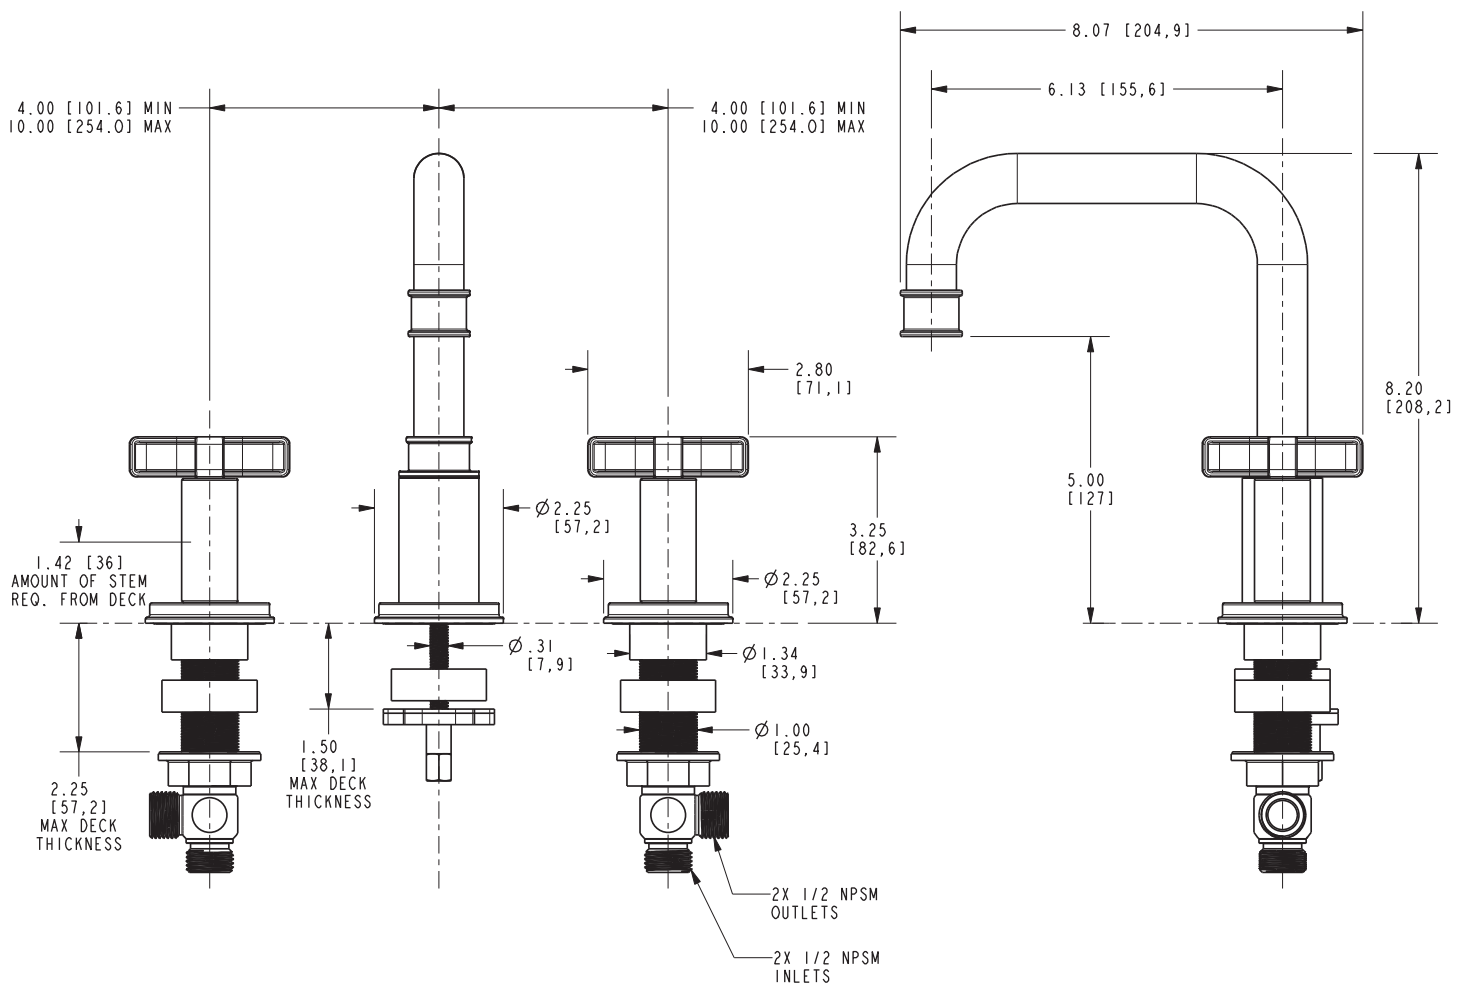

Widespread Lavatory Faucet
3280

Features

- Solid brass construction Brass valve bodies
- Quarter-turn washerless ceramic disc valve cartridges
- Spout assembly with integral supply hoses
- Push Pop-Up drain with tailpiece
- 5.00" (12.7 cm) spout height at outlet
- 6.13" (15.6 cm) spout reach (c-c)
- For 8" (20.3 cm) centers - Maximum 20" (50.8 cm)
- ADA Compliant
- 1.2 GPM (4.5 LPM) Max

Product Specification Add "Color / Finish" suffix to Model number, below.

The two-handle Widespread Lavatory Faucet shall be made of solid brass construction. Faucet shall incorporate a spout assembly with integral supply hoses and feature brass valve bodies with quarter-turn washerless ceramic disc valve cartridges. Faucet shall have a 1.2 gallon (4.5 liter) per minute maximum flow rate. Product shall be for 8" (20.3 cm) centers - Maximum 20" (50.8 cm). Product shall incorporate a 5.00" (12.7 cm) spout height at outlet and a 6.13" (15.6 cm) spout reach (c-c). Faucet shall include a Push Pop-Up drain with tailpiece and incorporate cross handles. Widespread Lavatory Faucet shall be Newport Brass Model 3280/____ ..

3280

PRODUCT DIMENSIONS *(Units are in inches)*

Product Dimensions are provided for reference only. For specific product installation guidelines, please reference the Installation Instructions of the product being installed.