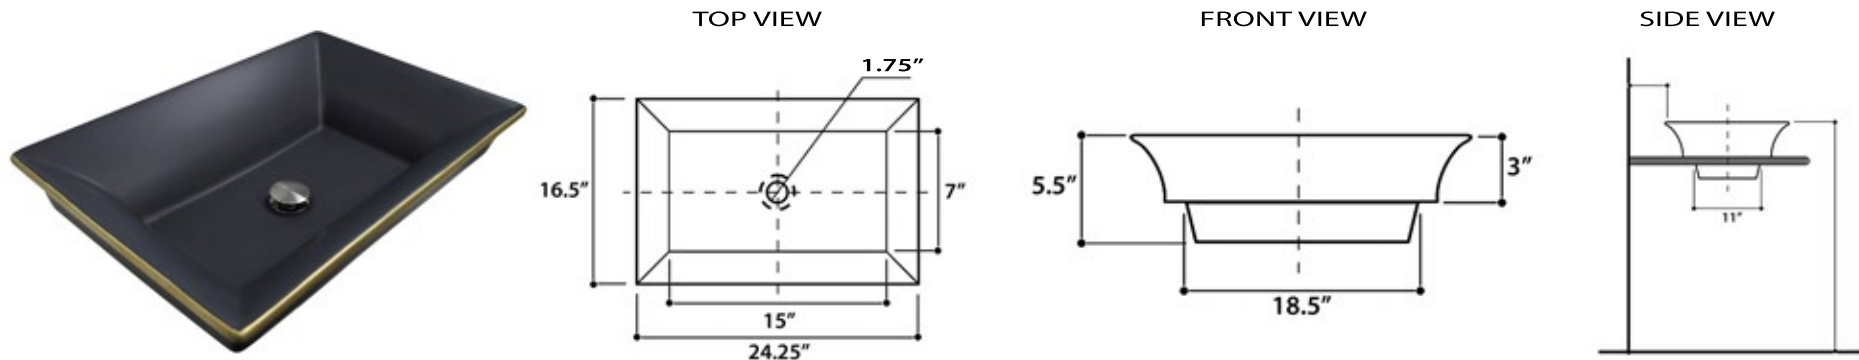

Regatta Collection
Fireclay Bathroom Vanity Sink

MODEL:
RC7304MBGR "BAZBAR"

Overall Dimensions	Interior Bowl	Interior Depth	Exterior Height	Drain Dimensions
24.25" x 16.5"	15" x 7"	5.25"	5.5" overall 3" from counter	1.75"

FEATURES

- Genuine Italian Fireclay
- Nominal Dimensions - Actual may vary by 1/4"
- Semi-recessed vessel mount; Template Not Included
- Hand-painted with genuine platinum
- Decorative pattern on the bowl interior
- No Overflow
- Made in Italy
- Do not clean with abrasive cleansers or pads
- Limited Warranty for manufacturer defects