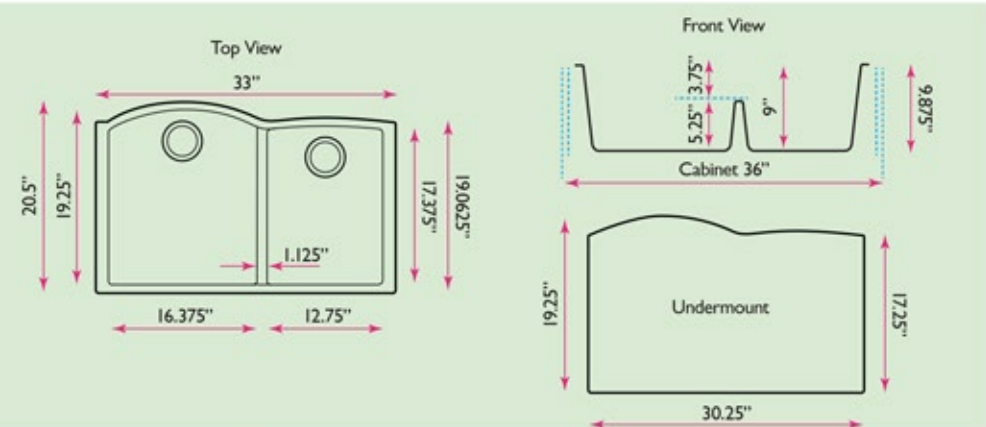

# Plymouth Collection

33 Inch Single Bowl Undermount  
Granite Composite Kitchen Sink

model:

**PR6040-W-UM**

# Nantucket

S I N K S

www.NantucketSinksUSA.com  
info@nantucketsinksusa.com

SPECS

OVERALL DIMENSIONS	INTERIOR BOWLS	BOWL DEPTH	DRAIN DIMENSIONS	BOTTOM GRID
33" x 20.5" x 9.875"	19.25" x 16.375" Large 17.375" x 12.75" Small	9"	3.5" Standard Opening	Not Included