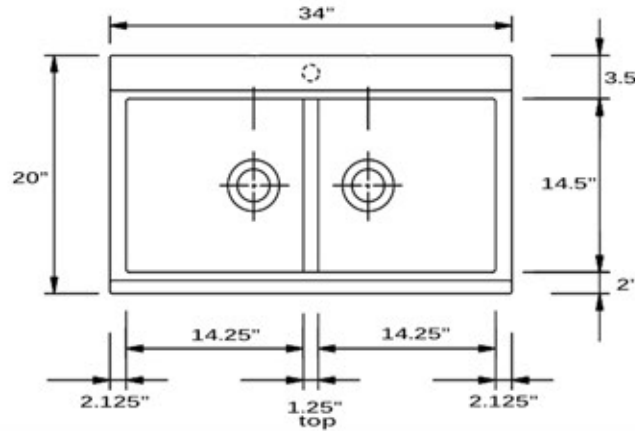

**Granite Composite**  
 Premium Granite Composite  
 Topmount Kitchen Sink

MODEL:  
**PR3420PS-W**

Overall Dimensions	Interior Bowl	Bowl Depth	Height	Drain Dimension
34" x 20"	14.25" x 14.5" Each	8.75" total 5" divider	9"	3.5" Diameter