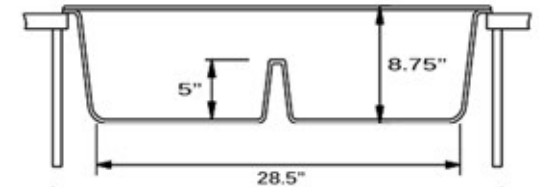

**Granite Composite**  
 Premium Granite Composite  
 Topmount Kitchen Sink

MODEL:  
**PR3420PS-W**

Overall Dimensions	Interior Bowl	Bowl Depth	Height	Drain Dimension
34" x 20"	14.25" x 14.5" Each	8.75" total 5" divider	9"	3.5" Diameter