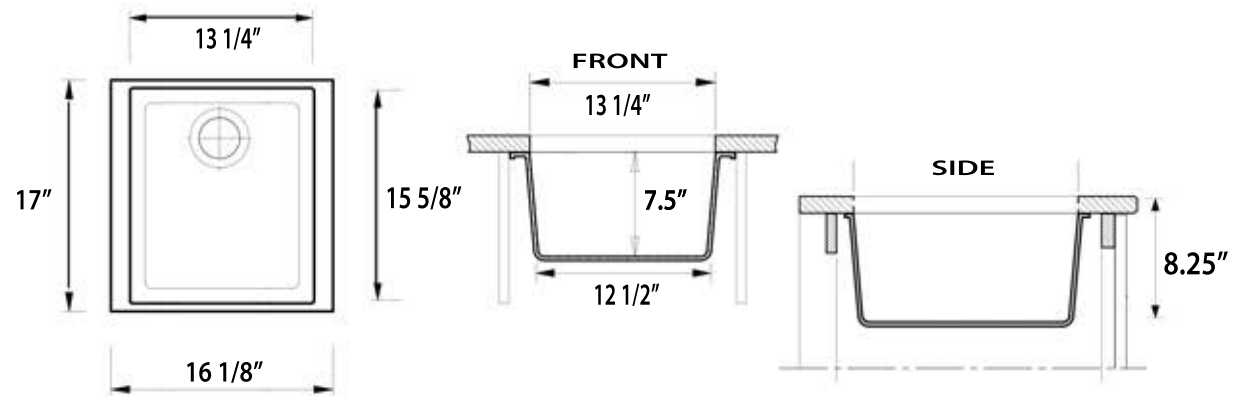

Granite Composite
 Premium Granite Composite
 Undermount Kitchen Sink

MODEL:
PR1716-S

Overall Dimensions	Interior Bowl	Bowl Depth	Height	Drain Dimension
16.125" x 17"	13.25" x 15.625"	7.5"	8.25"	3.5"

FEATURES