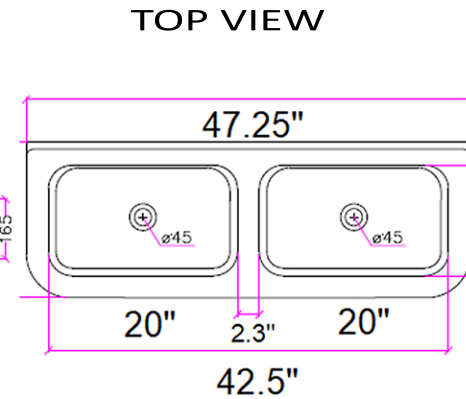

Victorian Collection  
Fireclay Bathroom Wallmount Sink

MODEL:  
NS-VCU48BLK

Overall Dimensions	Interior Bowl	Faucet Spread	Exterior Bowl Height	Drain Dimensions
47.25" x 19" 16.5"	20" x 11.75" x 8"	8"	8.5"	1.75"

**FEATURES**

- Genuine Italian Fireclay
- Nominal Dimensions - Actual may vary by 1/4"
- Wall-mount installation
- Porcelain enamel glaze
- Drain is not included with sink (1.75" standard)
- Has Overflow
- Faucet is not included
- Do not clean with abrasive cleansers or pads
- Limited Warranty for manufacturer defects
- Made In Italy