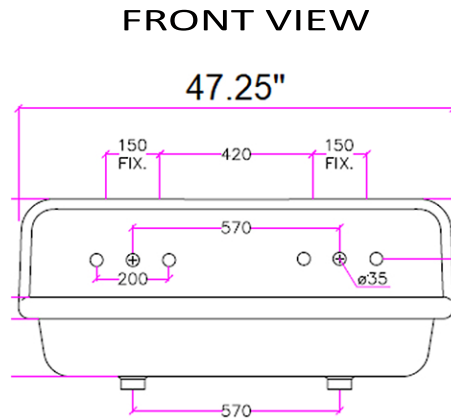

Victorian Collection  
Fireclay Bathroom Wallmount Sink

MODEL:  
NS-VCU48BLK

Overall Dimensions	Interior Bowl	Faucet Spread	Exterior Bowl Height	Drain Dimensions
47.25" x 19" 16.5"	20" x 11.75" x 8"	8"	8.5"	1.75"

**FEATURES**

- Genuine Italian Fireclay
- Nominal Dimensions - Actual may vary by 1/4"
- Wall-mount installation
- Porcelain enamel glaze
- Drain is not included with sink (1.75" standard)
- Has Overflow
- Faucet is not included
- Do not clean with abrasive cleansers or pads
- Limited Warranty for manufacturer defects
- Made In Italy