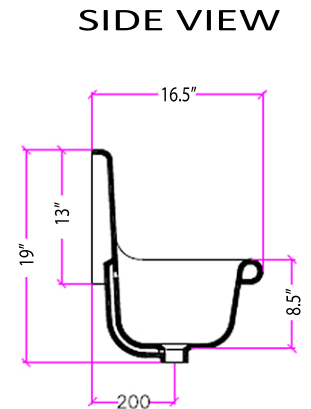

Victorian Collection  
Fireclay Bathroom Wallmount Sink

MODEL:  
NS-VCU48BLK

Overall Dimensions	Interior Bowl	Faucet Spread	Exterior Bowl Height	Drain Dimensions
47.25" x 19" 16.5"	20" x 11.75" x 8"	8"	8.5"	1.75"

**FEATURES**

- Genuine Italian Fireclay
- Nominal Dimensions - Actual may vary by 1/4"
- Wall-mount installation
- Porcelain enamel glaze
- Drain is not included with sink (1.75" standard)
- Has Overflow
- Faucet is not included
- Do not clean with abrasive cleansers or pads
- Limited Warranty for manufacturer defects
- Made In Italy