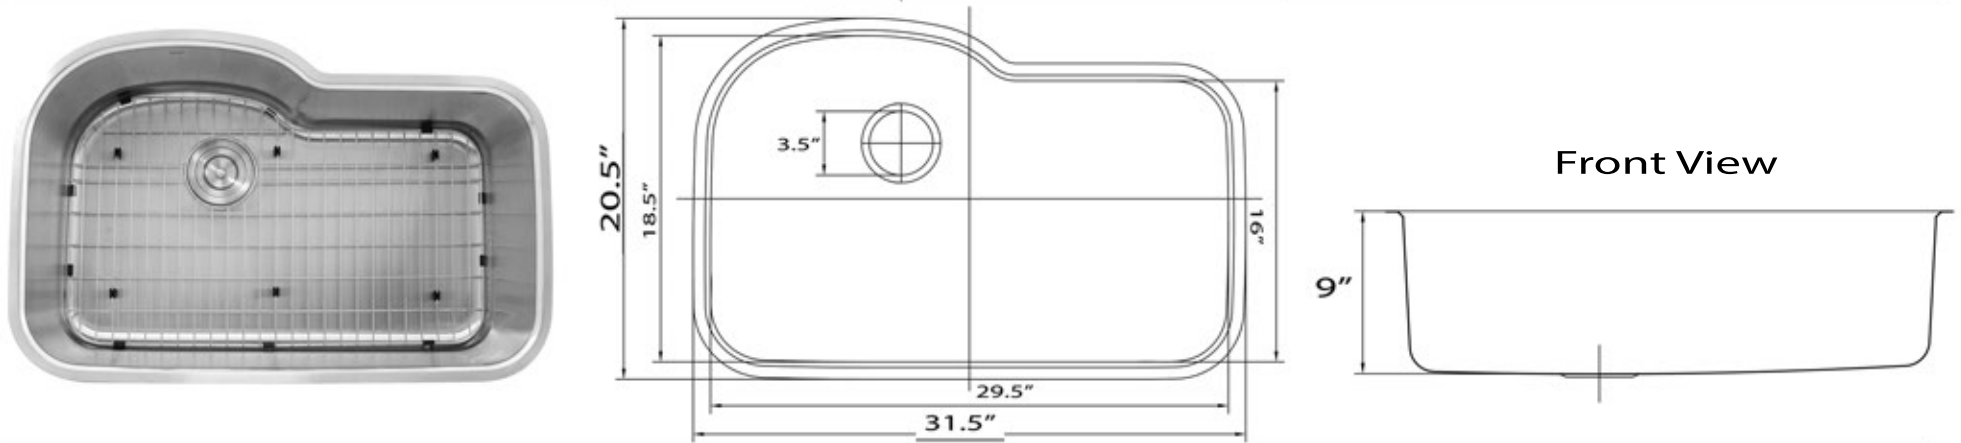

Sconset Collection

Premium Undermount Stainless Steel
Kitchen Sink

MODEL:
MOBYXL-16

Overall Dimensions	Interior Bowl	Bowl Depth/Height	Drain Size	Bottom Grid/s
31.5" X 20.5"	29.5" X 18.5" Left 29.5" X 16" Right	9"	3.5"	Included

FEATURES

- Premium 304, 16 gauge Stainless Steel Kitchen Sink
- Bottom grid Included
- Colander drain included
- Brushed Satin Finish
- Limited Lifetime Manufacturer's Warranty
- Insulated to Reduce Condensation