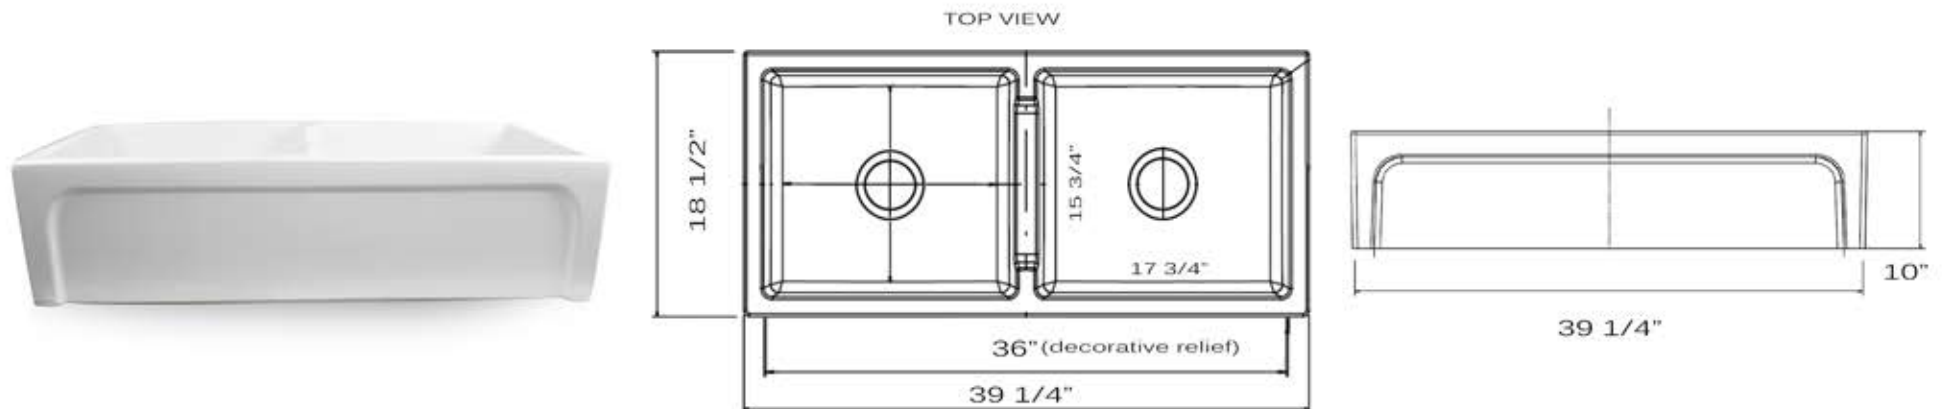

Cape Collection

Premium Fireclay Farmhouse Apron Sink

MODEL:
Chatham-39-DBL

Overall Dimensions	Interior Dimensions	Bowl Dimension	Apron Height	Drain Dimensions
39 1/4" x 18.5"	36" x 15 3/4" x 9"	15 3/4" x 17 3/4"	10"	3.5" Opening

Please Be Advised

- (Nominal Dimensions*) Actual Dimensions may vary by 1/4"
- Template Not included
- Custom Cabinet Required
- **Very Heavy 2 Person lift Recommended (185 lbs.)**

FEATURES

- Premium Fireclay Double Bowl Sink
- 9" Depth Bowl
- Made in Italy
- Limited Warranty