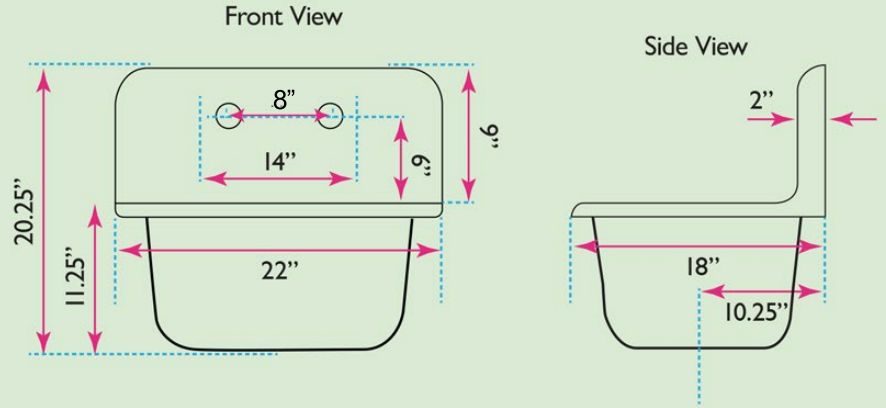

Anchor Collection

22 Inch Single Bowl Wallmount Cast Iron Utility/Kitchen Sink

Nantucket

S I N K S

model:

CI-2218WNRG

www.NantucketSinksUSA.com
info@nantucketsinksusa.com

SPECS

OVERALL DIMENSIONS	INTERIOR BOWL	EXT. BOWL DEPTH	INTERIOR BOWL DEPTH	DRAIN SIZE
22" x 18" x 20.25"	18.5" x 14.125"	11.25"	10.5"	3"

FEATURES:

- Strong and Durable Enameled Cast Iron
- Scratch/Chip/Burn Resistant
- Mounting bracket included
- 3" Drain - not included
- Requires wall mount faucet - 8" spread - not included
- Limited Lifetime Manufacturer's Warranty
- Professional Installation Recommended