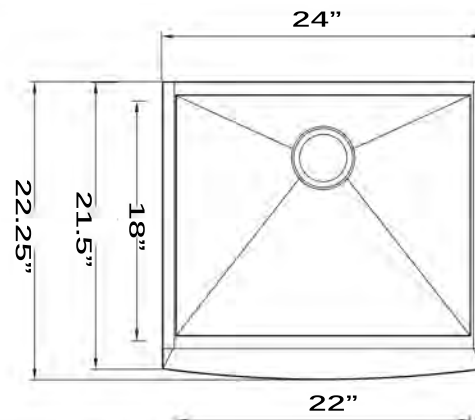

Pro Series Collection

16 Gauge Stainless Farmhouse Apron Sink

MODEL:
Apron2420-SR-16

Front View

Overall Dimensions	Large Bowl	Apron Height	Bowl Depth	Drain Dimensions
24" x 21.5" on corner 24" x 22.25" on center	22"x 18"	9"	10"	3.5" Opening

Features:

- Premium 304, 16 gauge Stainless Steel Kitchen Sink
- 10" Bowl Depth
- Brushed Satin Finish
- Limited Lifetime Manufacturers Warranty
- Insulated to Reduce Condensation
- Rubber Padding is Applied for Noise Reduction
- Nominal Dimensions, Custom Cabinets Required
- Template Not Included