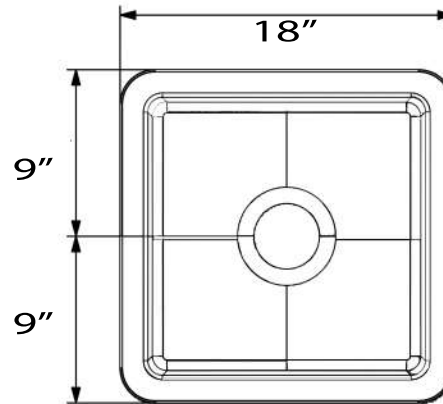

Cape Collection
Premium Fireclay Undermount Kitchen Sink

MODEL:
Wellfleet-1818MB Matte Black

Sink tapers to bottom

Overall Dimensions	Interior Bowl	Compatible Grid	Bowl Depth	Drain Dimensions
18" x 18" x 9"	15" x 15" Top of bowl	Included	8.25"	3.5" Opening

Please Be Advised

- (Nominal Dimensions*) Actual Dimensions may vary by 1/4"
- Template Not included
- Installation Type: Dualmount/ Topmount or Undermount
- Mounting hardware not included - Professional Installation Only