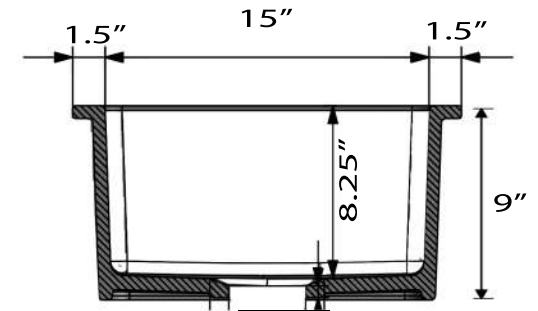

Cape Collection
Premium Fireclay Undermount Kitchen Sink

MODEL:
Wellfleet-1818MB Matte Black

Sink tapers to bottom

Overall Dimensions	Interior Bowl	Compatible Grid	Bowl Depth	Drain Dimensions
18" x 18" x 9"	15" x 15" Top of bowl	Included	8.25"	3.5" Opening

Please Be Advised

- (Nominal Dimensions*) Actual Dimensions may vary by 1/4"
- Template Not included
- Installation Type: Dualmount/ Topmount or Undermount
- Mounting hardware not included - Professional Installation Only