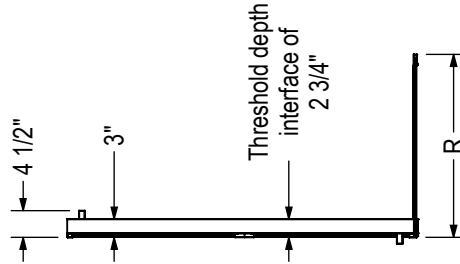

STANDARD

Code	Description	H	W	L Adjustable	Door opening	P	R	Wall adjustment
135334	Incognito 76" 44 - 47" x 76"	76"	73 7/8"	44" - 47"	18 1/4" - 22 1/4"	33 7/8"	-	1/2"
135335	Incognito 76" 56 - 59" x 76"	76"	73 7/8"	56" - 59"	24 1/4" - 28 1/4"	33 7/8"	-	1/2"
136560	Incognito RP 32"	76"	-	-	-	-	30" - 31"	1"
136561	Incognito RP 36"	76"	-	-	-	-	34" - 35"	1"

All dimensions are approximate. Structure measurements must be verified against the unit to ensure proper fit.