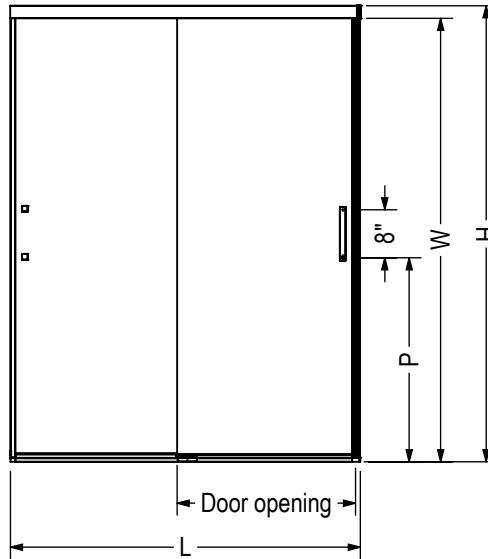

STANDARD

Code	Description	H	W	L Adjustable	Door opening	P	R	Wall adjustment
135334	Incognito 76" 44 - 47" x 76"	76"	73 7/8"	44" - 47"	18 1/4" - 22 1/4"	33 7/8"	-	1/2"
135335	Incognito 76" 56 - 59" x 76"	76"	73 7/8"	56" - 59"	24 1/4" - 28 1/4"	33 7/8"	-	1/2"
136560	Incognito RP 32"	76"	-	-	-	-	30" - 31"	1"
136561	Incognito RP 36"	76"	-	-	-	-	34" - 35"	1"

All dimensions are approximate. Structure measurements must be verified against the unit to ensure proper fit.