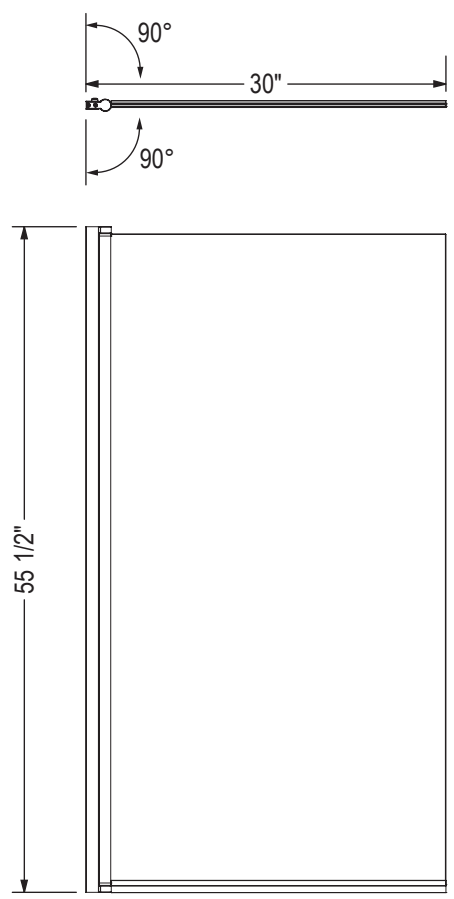

STANDARD

Code	Description	Wall Adjustment
137500	EDGE Tub 30" X 55 1/2"	3/8"

All dimensions are approximate. Structure measurements must be verified against the unit to ensure proper fit.