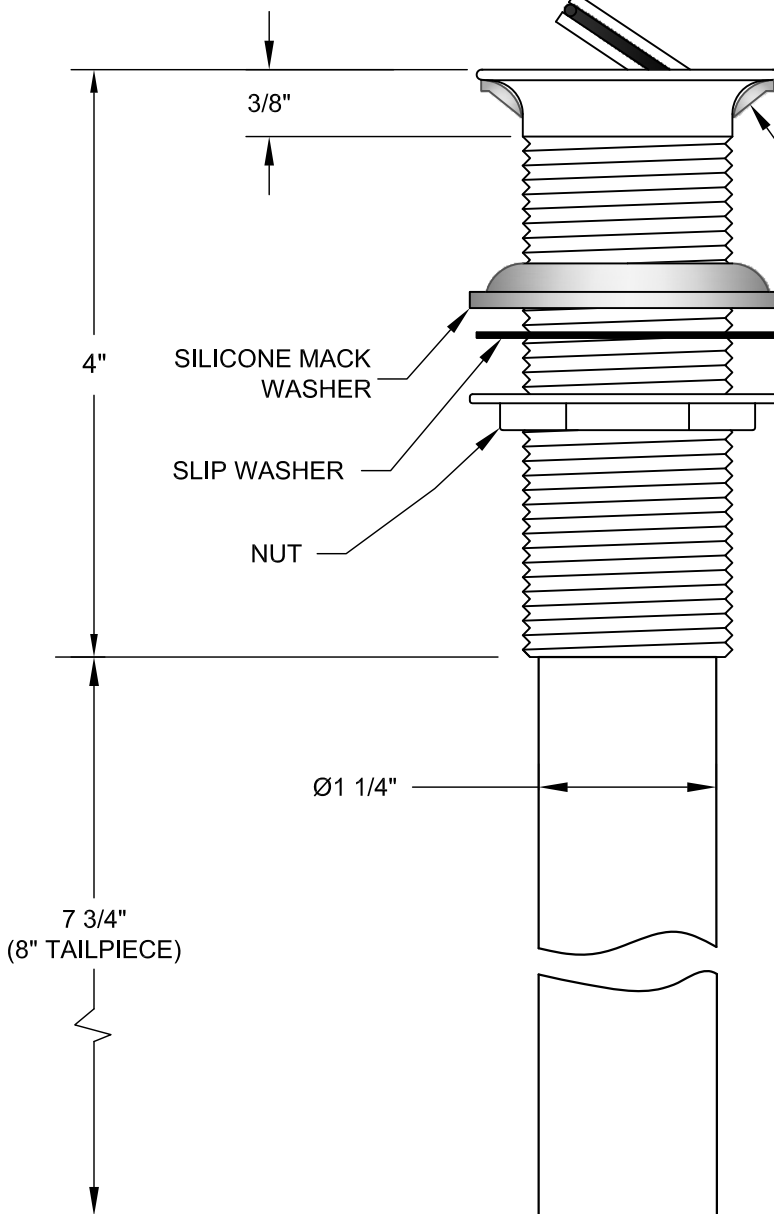

MT743 SPECIFICATIONS

DECORATIVE FINGER TOUCH DRAIN
FOR SINKS WITHOUT OVERFLOW

THIS DECORATIVE DRAIN HAS THE FOLLOWING FEATURES:

- FITS SINKS WITH 1 1/2" DRAIN OPENING
- ENTIRE DRAIN IS PLATED FOR EXPOSED LOCATIONS
- QUALITY CONSTRUCTION AND 17GA TAILPIECE
- REMOVABLE TAILPIECE
- FITS SINKS UP TO 3 3/8" THICK

AVAILABLE IN THE FOLLOWING FINISHES :

- CPB - POLISHED CHROME
- PN - POLISHED NICKEL
- BRN - BRUSHED NICKEL
- PVD - POLISHED BRASS
- ORB - OIL RUBBED BRONZE
- VB - VENETIAN BRONZE

FINISH WARRANTY

ONE YEAR WARRANTY ON PLATED FINISHES, 90 DAY WARRANTY ON ORB, EB, MHB, TB AND WCP AND LIFETIME ON PVD PROVIDED PROPER CARE HAS BEEN USED. ONE YEAR WARRANTY ON ALL PARTS. APPLIES TO ORIGINAL PURCHASER . CLAIMS REQUIRE PROOF OF PURCHASE.