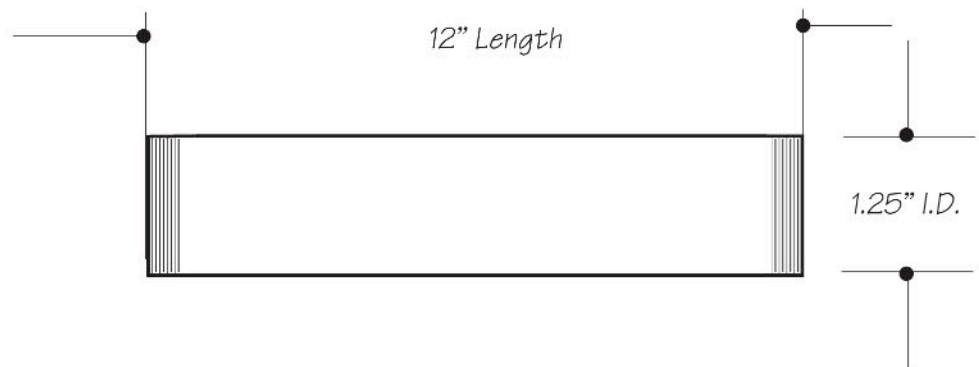

INSTALLATION DIMENSIONS

This model offers you the following features & benefits:

- Threaded extension tailpiece
- Can be cut to required size
- 1-1/4" x 12" tailpiece both ends threaded
- Plated Brass
- Available in 16 finishes
 - CPB - Polished Chrome
 - SC - Satin Chrome
 - PN - Polished Nickel
 - BRN - Brushed Nickel
 - PEW - Pewter
 - PVD - Polished Brass
 - WB - Weathered Brass
 - WCP - Weathered Copper
 - ACP - Antique Copper
 - ORB - Oil Rubbed Bronze
 - VB - Venetian Bronze*
 - PVDDBB - Brushed Bronze
 - TB - Tuscan Brass
 - MB - Matte Black
 - FG - French Gold
 - GPB - Polished Gold