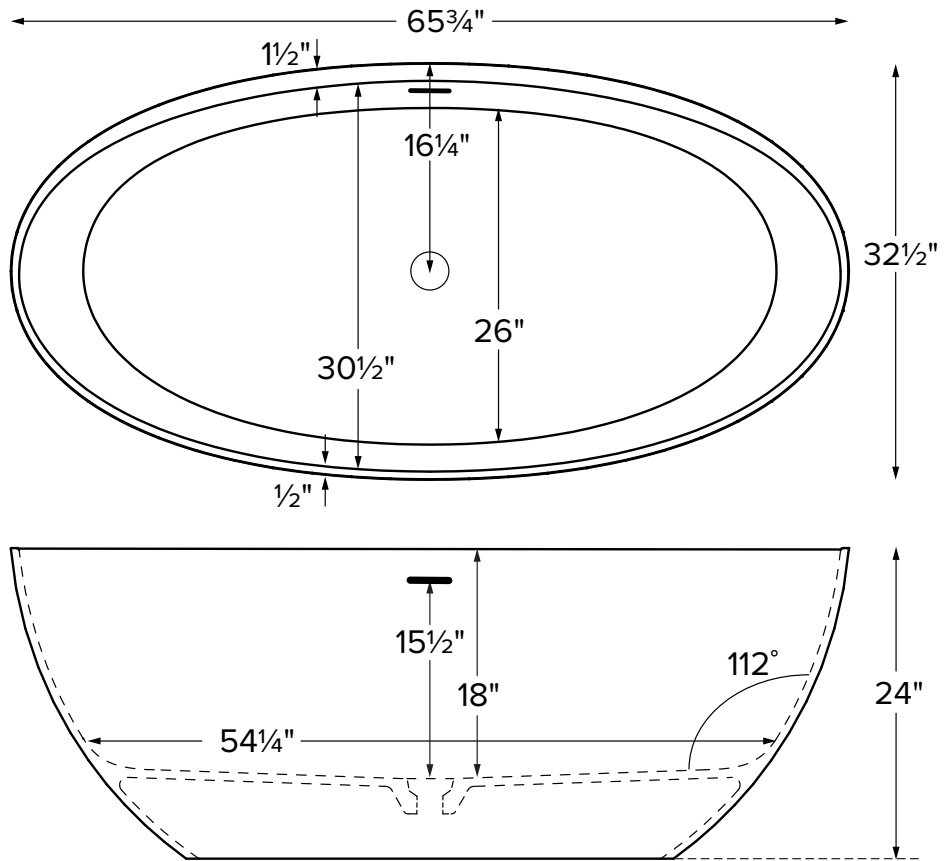

Tayla

Features an integrated overflow

MODEL 410
65.75" x 32.5" x 24"
FREESTANDING 82 gal to overflow
Mineral Composite
331 lbs / 150 kg soaker
Filling this tub to the maximum may require an above average size or dedicated water heater.

• Before discarding tub packaging, check for accessories that may be packaged inside.
• All product measurements are ±1/2".
• Specifications and configurations are subject to change without notice.
• Measurements herein supersede all others published prior to publication date below.

Inside view of tub

Supplied Toe-Tap Drain with white Drain Topper