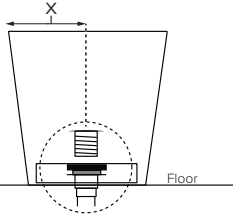

ELECTRICAL COMPONENTS & SPECIFICATIONS

Required Electrical Service - 110 Volt

Hydrotherapy Package	Components Included	GFCI
Air Massage	heated blower	1-15 amp

Electrical requirements may change with the addition of optional therapy components. See specific option details or installation information. CSA Certified C/US; B45.5/IAPMO ANSI Z124.1 and ANSI 112.19.7

See the Installation & Operation Manual for more details. MTI's Customer Service: Monday-Friday 8am-6pm EST 800-783-8827 or service@mtibaths.com

ORDERING AND INSTALLATION

- Before ordering or installing, please consider future access to equipment.
- Integrated overflow with toe tap drain included.
- Air baths require job site preparations for remote mounting the blower and required check valve. Check valve must be installed higher than the rim of the tub.
- Waterproof remote control included. Keypad is shipped loose and may be mounted nearby.
- Faucet valves cannot be installed on this tub model.

• Before discarding tub packaging, check for accessories that may be packaged inside.
• All product measurements are ±1/2".
• Specifications and configurations are subject to change without notice.
• Measurements herein supersede all others published prior to publication date below.